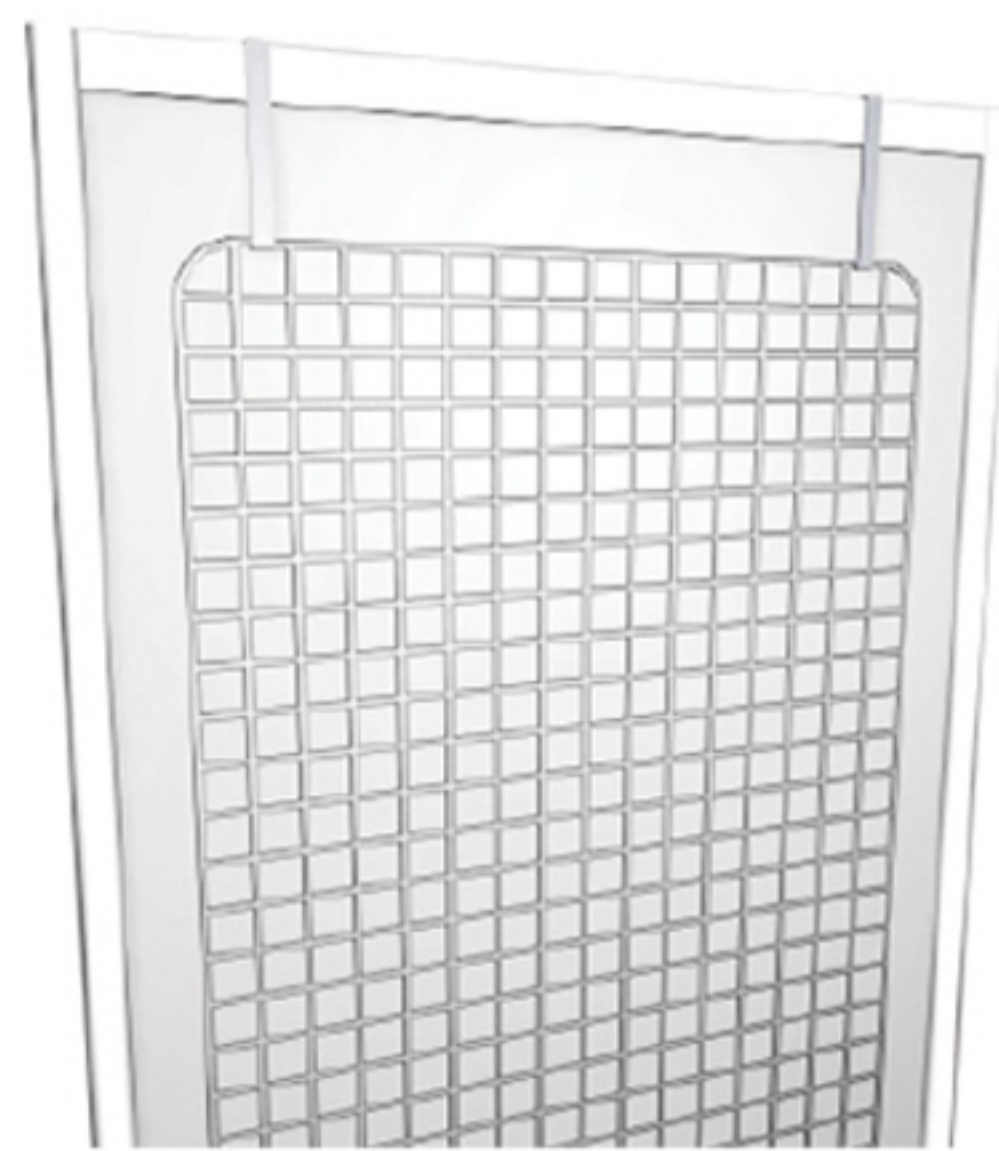

66
Slatwall Hook, single
 chrome / with lip 45°
 L 10cm

67
Slatwall Bracket
 chrome / with lip
 L 30cm

white
 yellow
 red
 black

68 - 69
Pegboard
 hafa
 H 238, W 49 / 95

71
Single Hook
 chrome / with lip 45°
 L 15cm

72
Decoration Grid
 chrome
 H 200, W 40 / 90

73
Hanging Rod
 wall mounted
 W 95 / 66 / 45, D 30 / 45

78
Blinds
 silver
 H 250, W 100

13.2 | Decoration Elements

79 - 80
Clothing Rack A + B
chrome / 4 arms
H 100-180, Ø 70