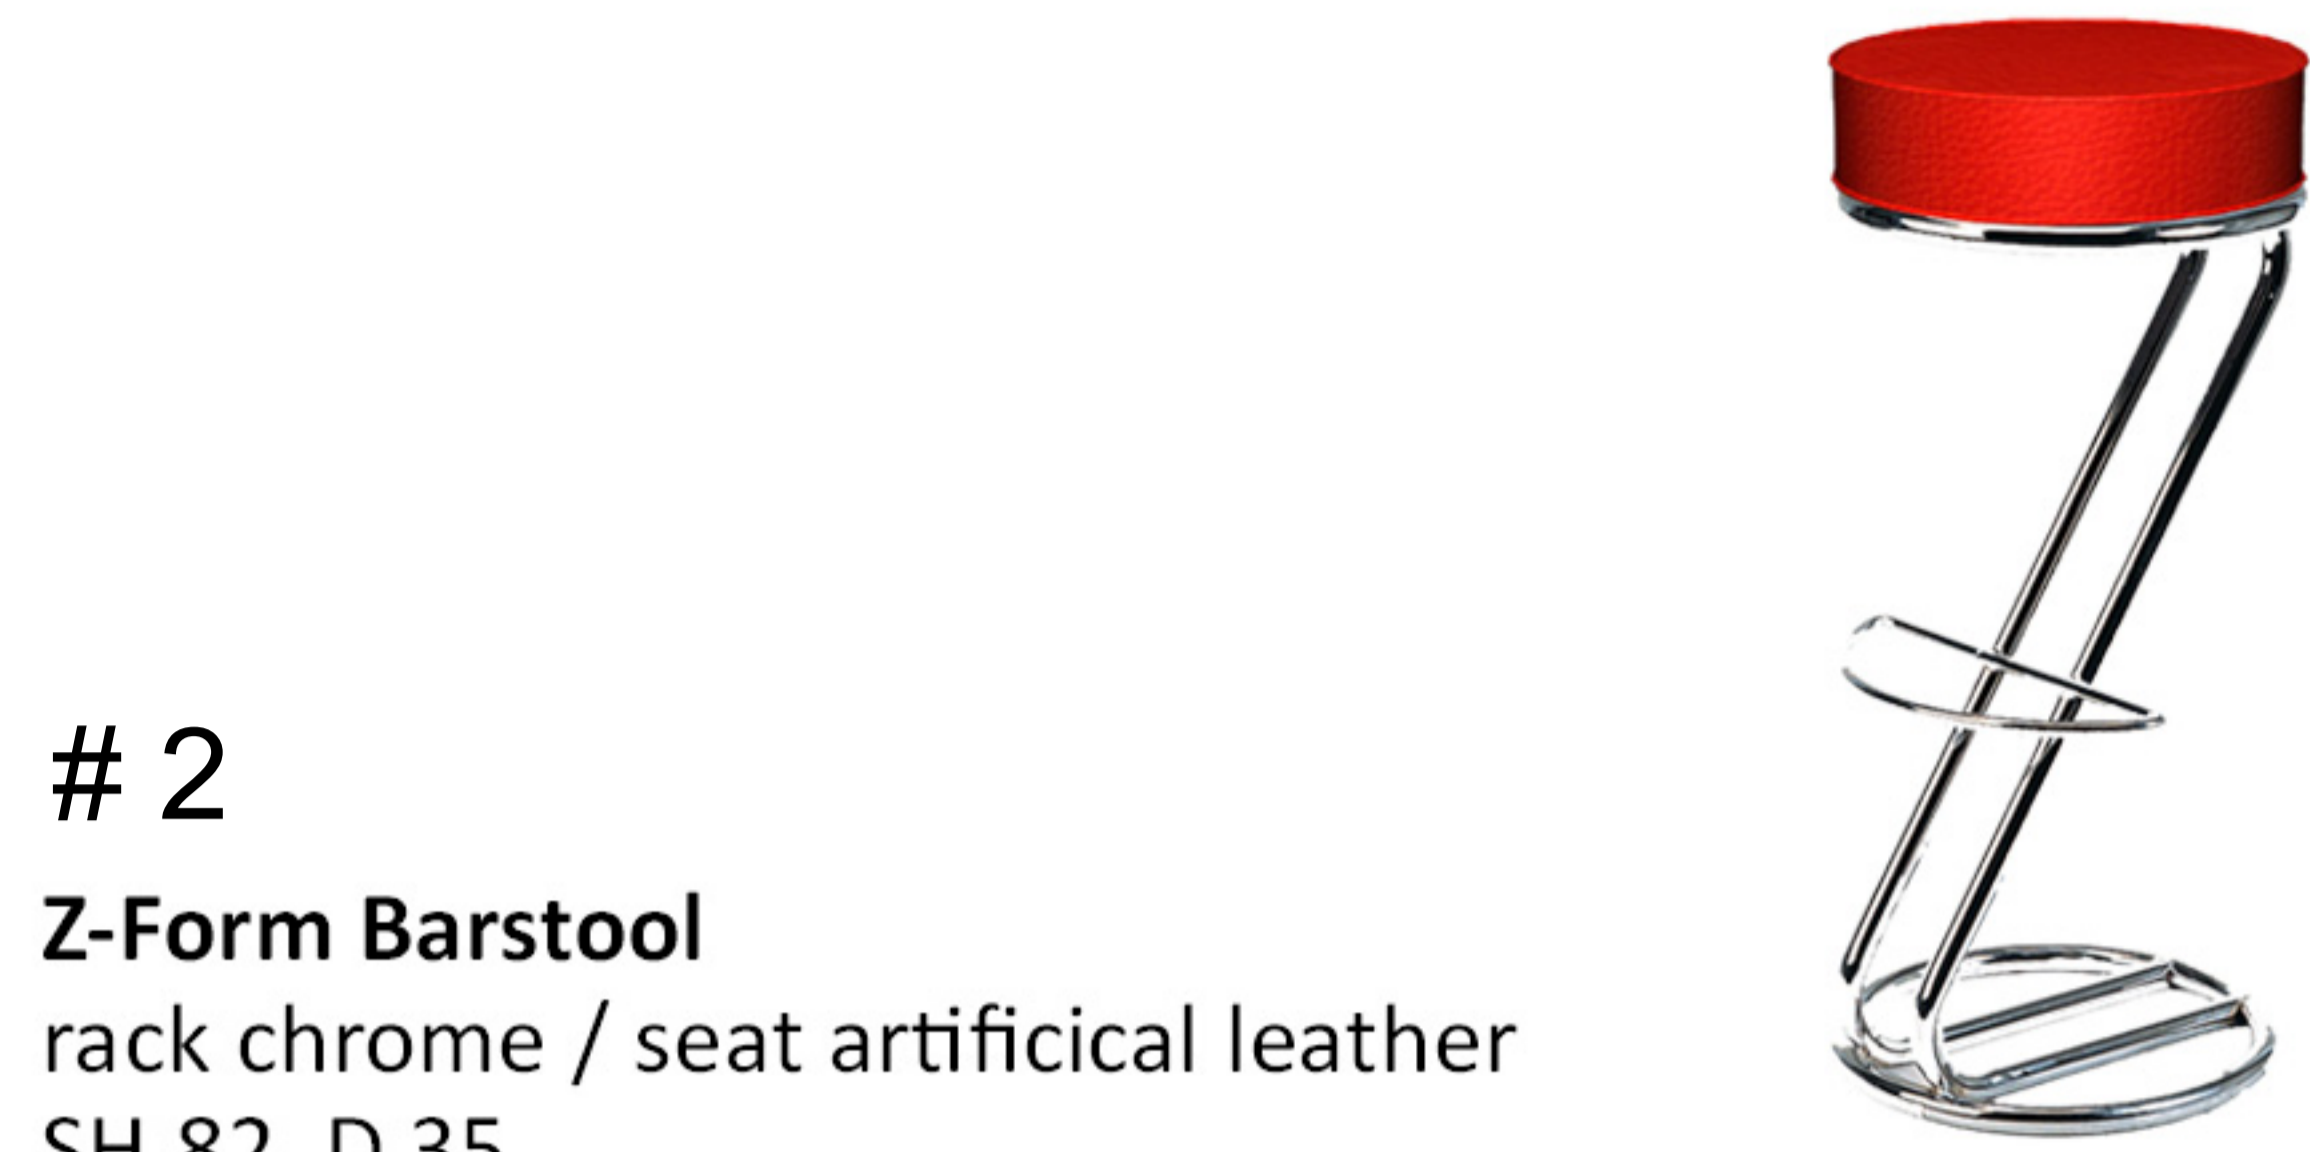

01.1 | Booth Components

1
Bunny Chair
rack chrome / seat lacquered wood
SH 47, W 52, D 53

2
Z-Form Barstool
rack chrome / seat artificial leather
SH 82, D 35

3
Gony Chair
rack chrome / white lacquered wood
red upholstered seat
SH 44, W 55, D 49