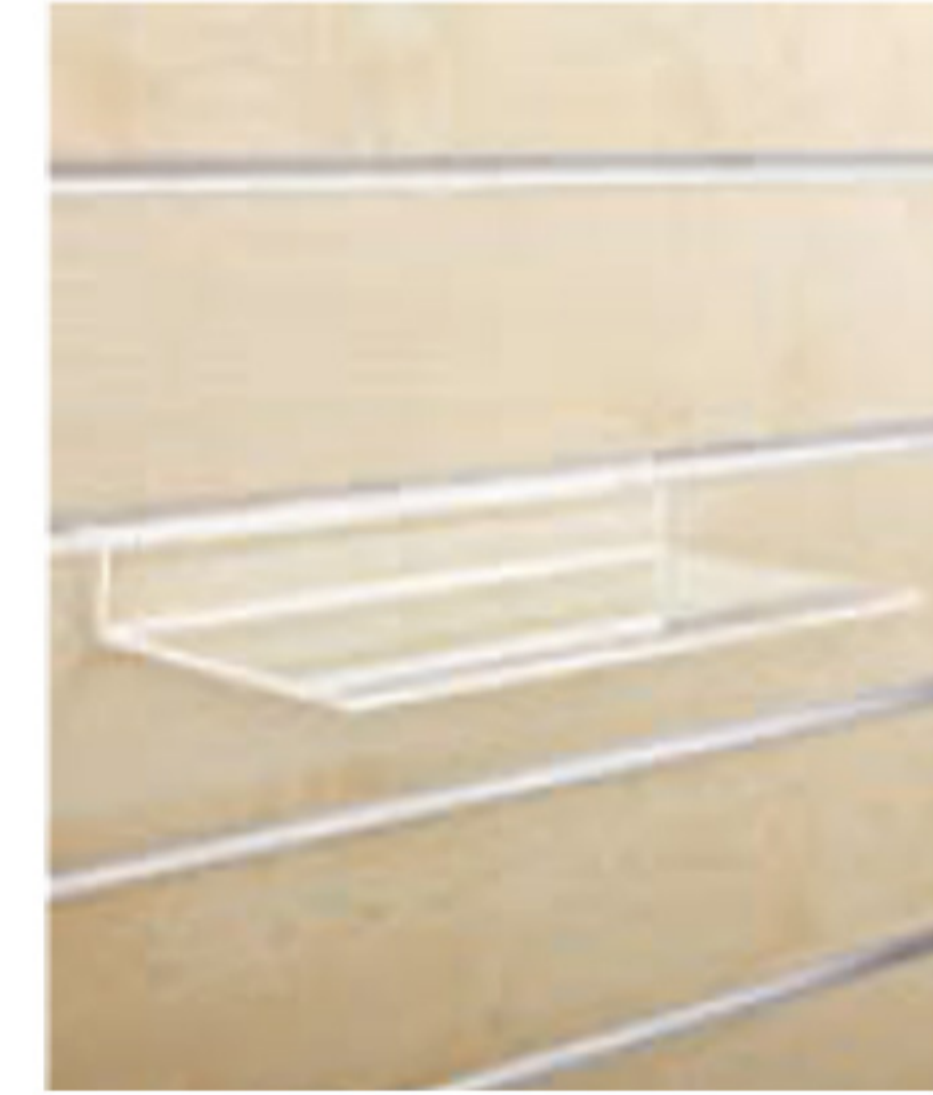

# 65
Plexi Shelf
plexi
W 30, D 15