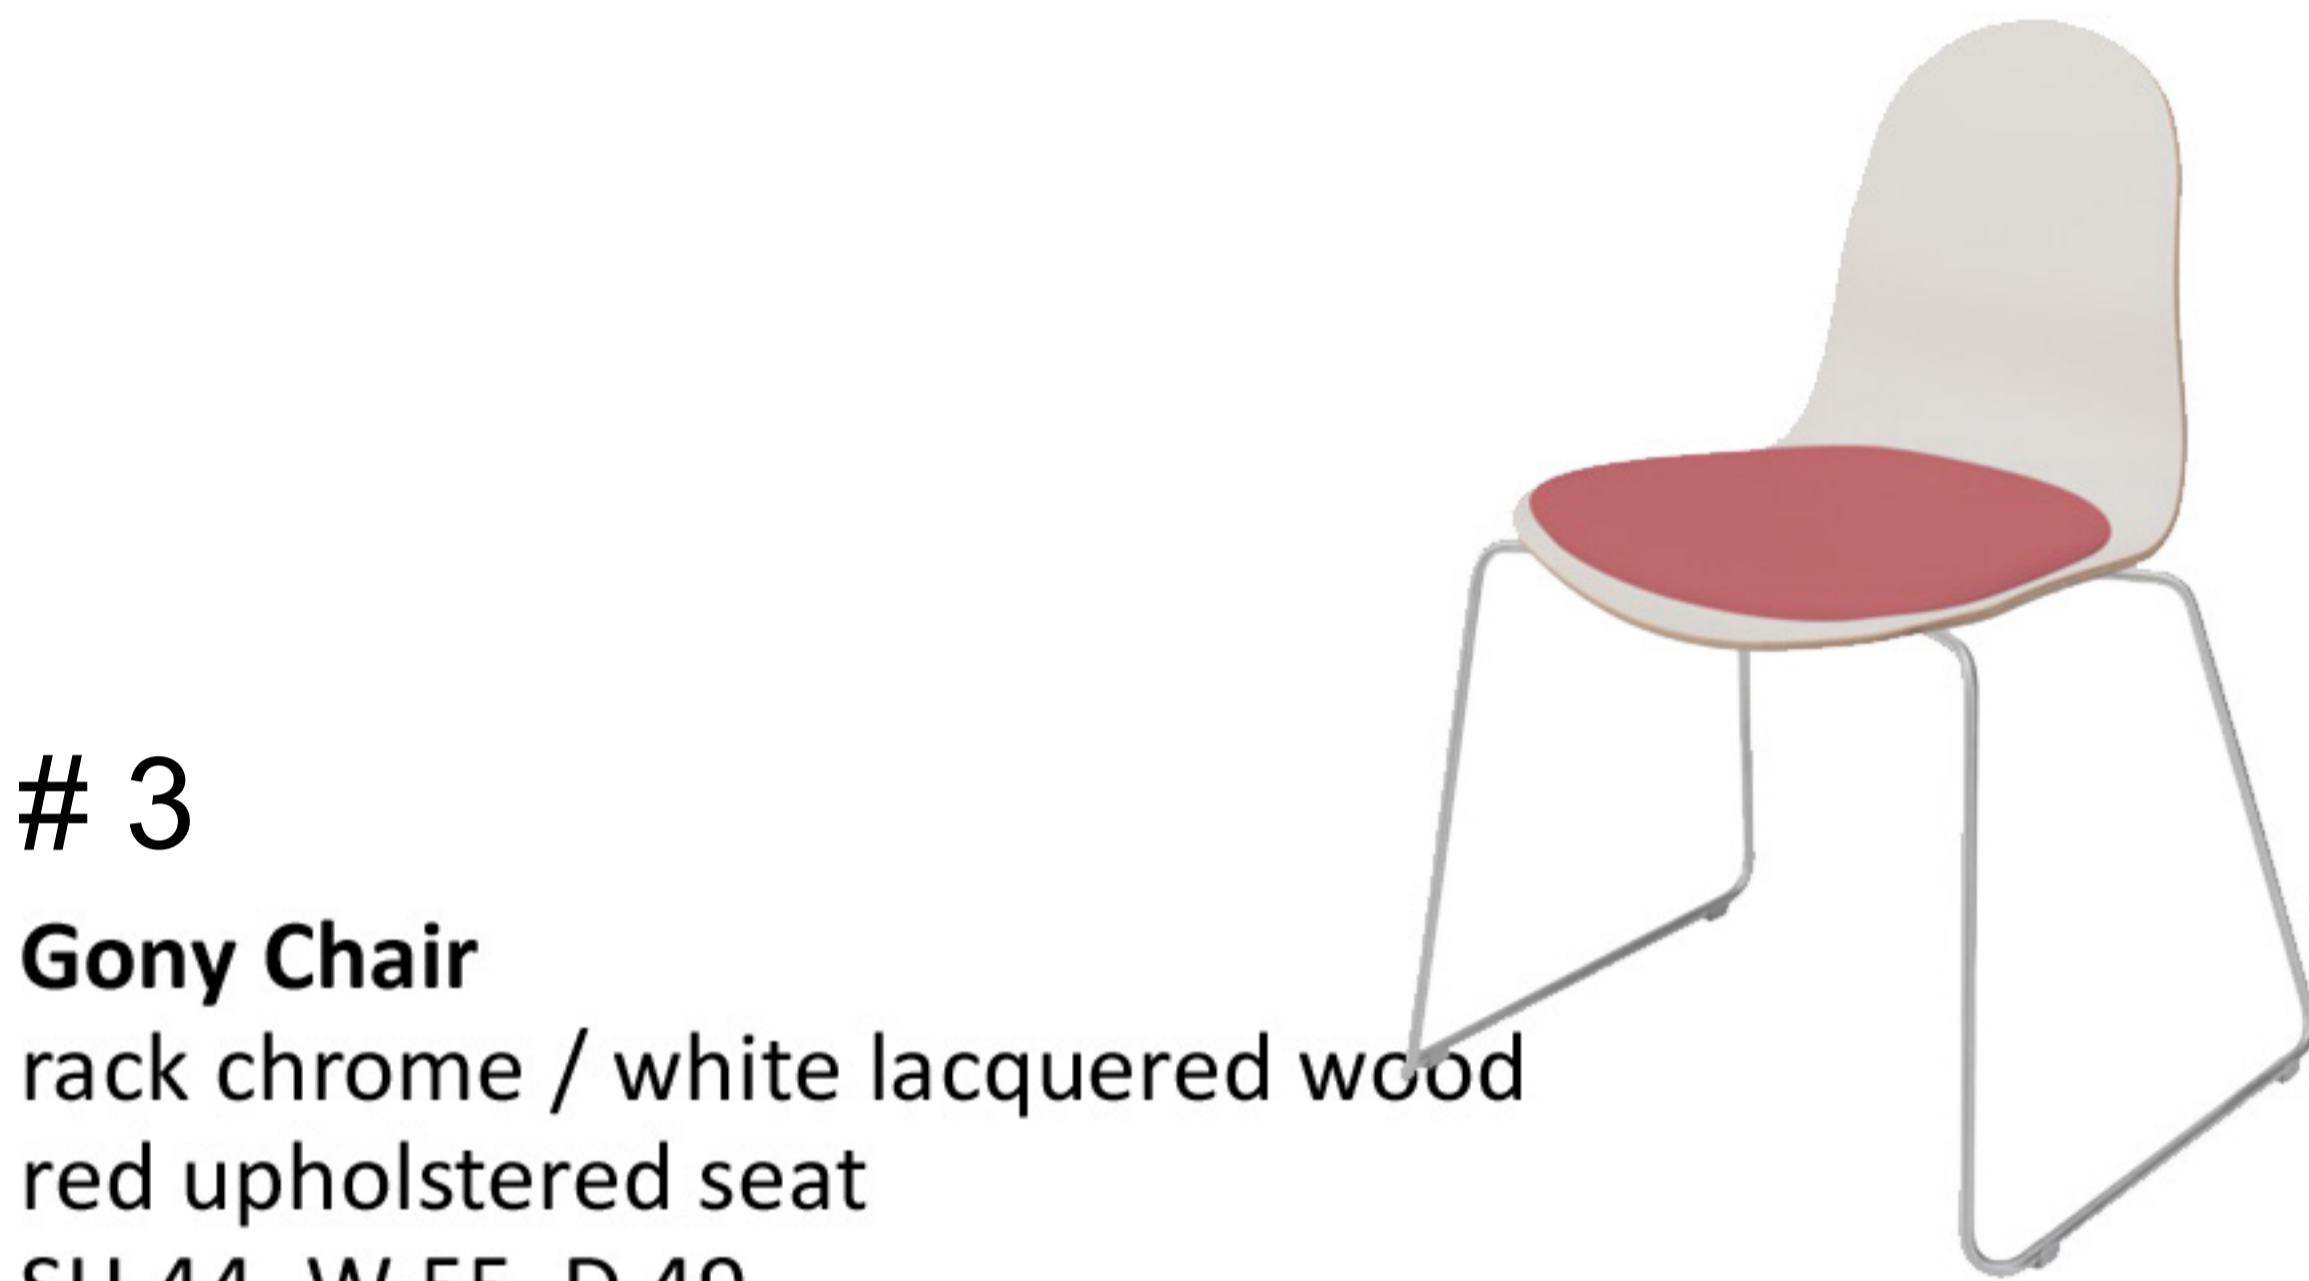

01.1 | Booth Components

1
Bunny Chair
rack chrome / seat lacquered wood
SH 47, W 52, D 53

2
Z-Form Barstool
rack chrome / seat artificial leather
SH 82, D 35

3
Gony Chair
rack chrome / white lacquered wood
red upholstered seat
SH 44, W 55, D 49

4
Gony Barstool
rack chrome / white lacquered wood
red upholstered seat
SH 75, W 51, D 39

5
Arlo Chair
rack chrome / seat artificial leather
SH 46, W 47, D 47

6
Arlo Barstool
rack chrome / seat artificial leather
SH 70, W 47, D 47