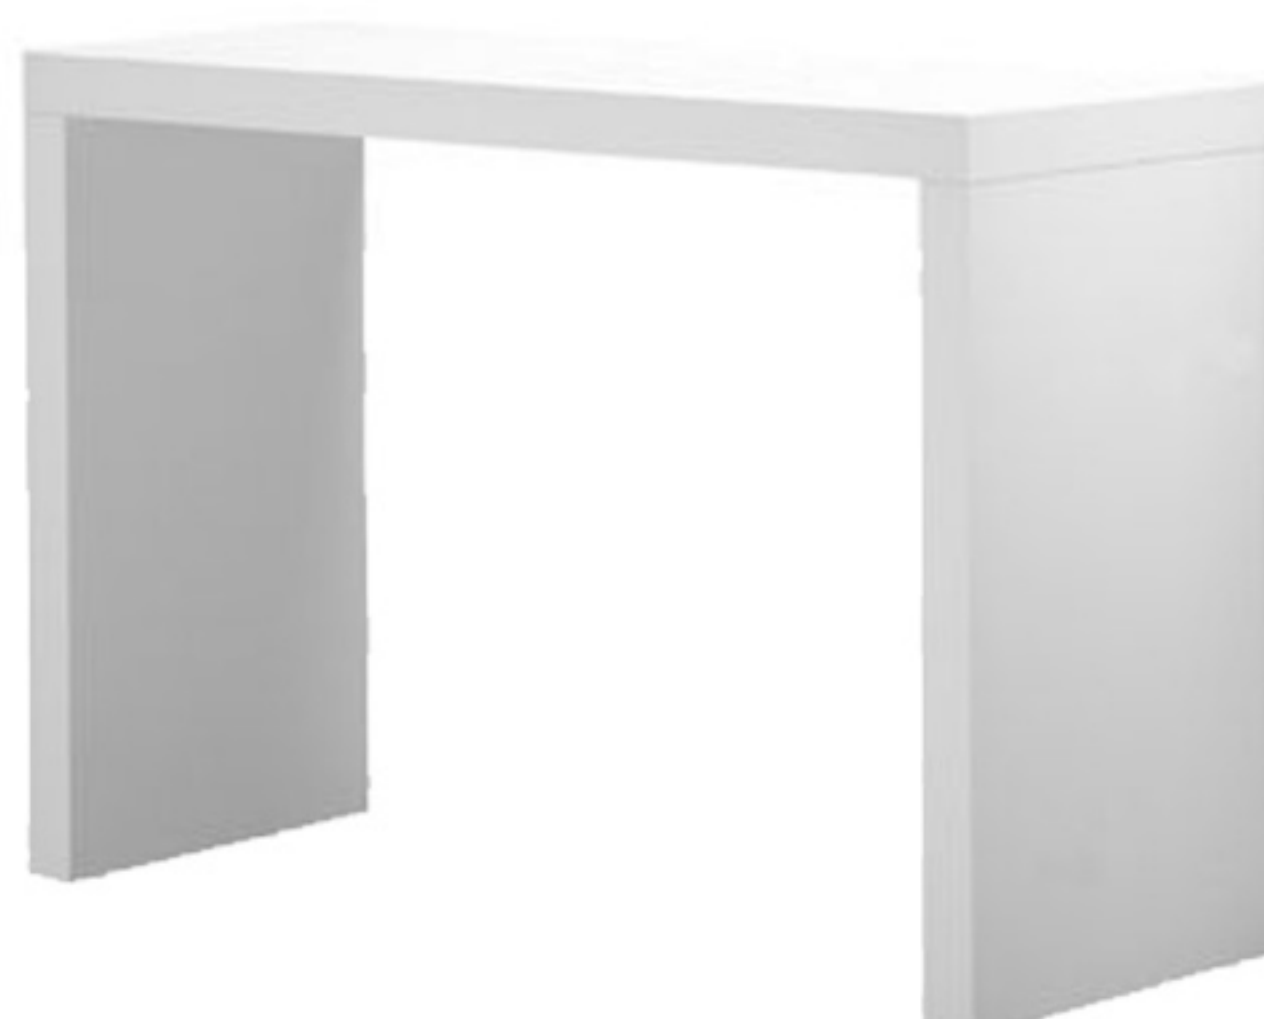

10
Cubic Barstool
rack aluminium / white seat upholstered
SH 80, W 33, D 33

01.2 | Booth Components

- white
- gray
- black

11

Palma 110
rack chrome / round top
H 110, Ø 60

- white
- gray
- black

12

Palma 70
rack chrome / round top
H 70, Ø 80

Palma Coffee 50, square
rack chrome / squared top
H 50, D 50, W 50

- white
- gray
- black

16

Table 80
rack chrome / squared top
H 75, W 80, D 80,

- white
- gray
- black

17

Table 120
rack chrome / rectangular top
H 75, W 80, D 120

- white
- gray
- black

18

Table 160
rack chrome / rectangular top
H 75, W 80, D 160

- white

19 - 21

Matt 130 / 170, 200
lacquered wood
H 110, W 60, D 130/170/200

01.3 | Booth Components

22

30

Storage Shelf unit
aluminium / white
W 95, D 45.5, 3 shelves

31

Computer Station
lockable plinth / 2 levels
H 100/120, W 30-50, D 66

01.4 | Booth Components

32

High Showcase A
2 glass shelves / interior light
lockable doors
H 218, W 50, D 50