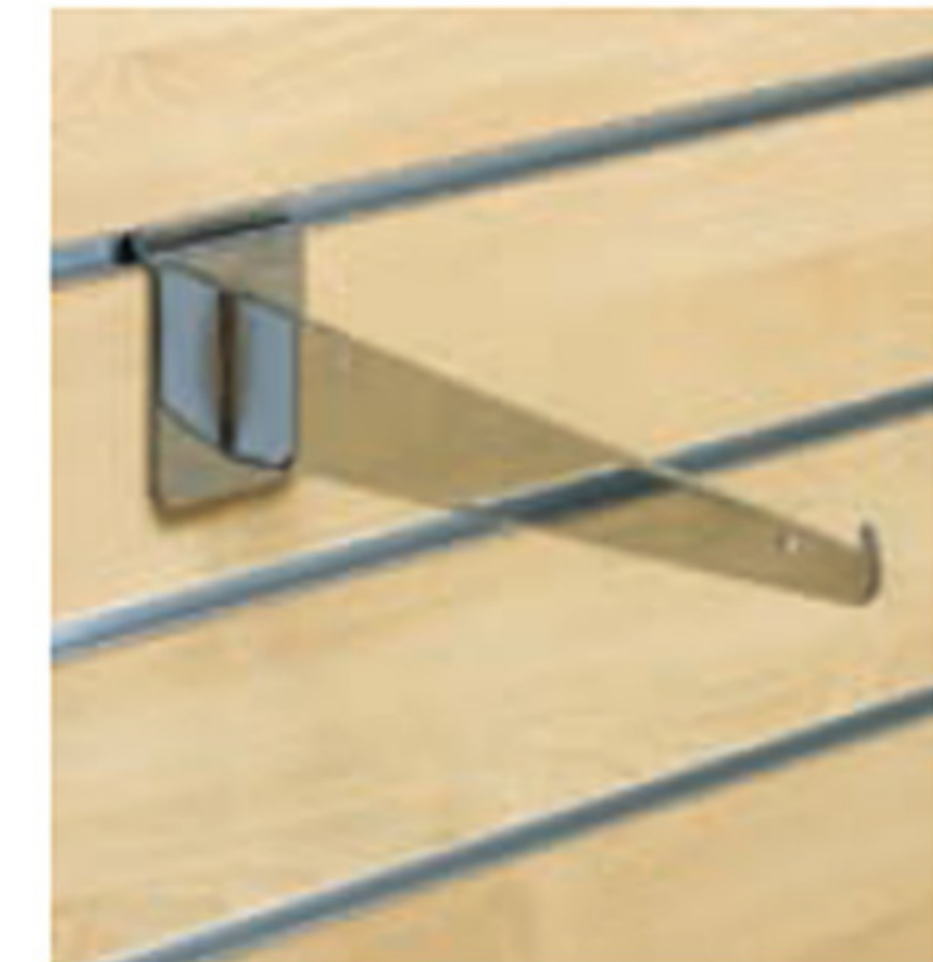

66
Slatwall Hook, single
 chrome / with lip 45°
 L 10cm

67
Slatwall Bracket
 chrome / with lip
 L 30cm

white
 yellow
 red
 black

68 - 69
Pegboard
 hafa
 H 238, W 49 / 95

71
Single Hook
 chrome / with lip 45°
 L 15cm