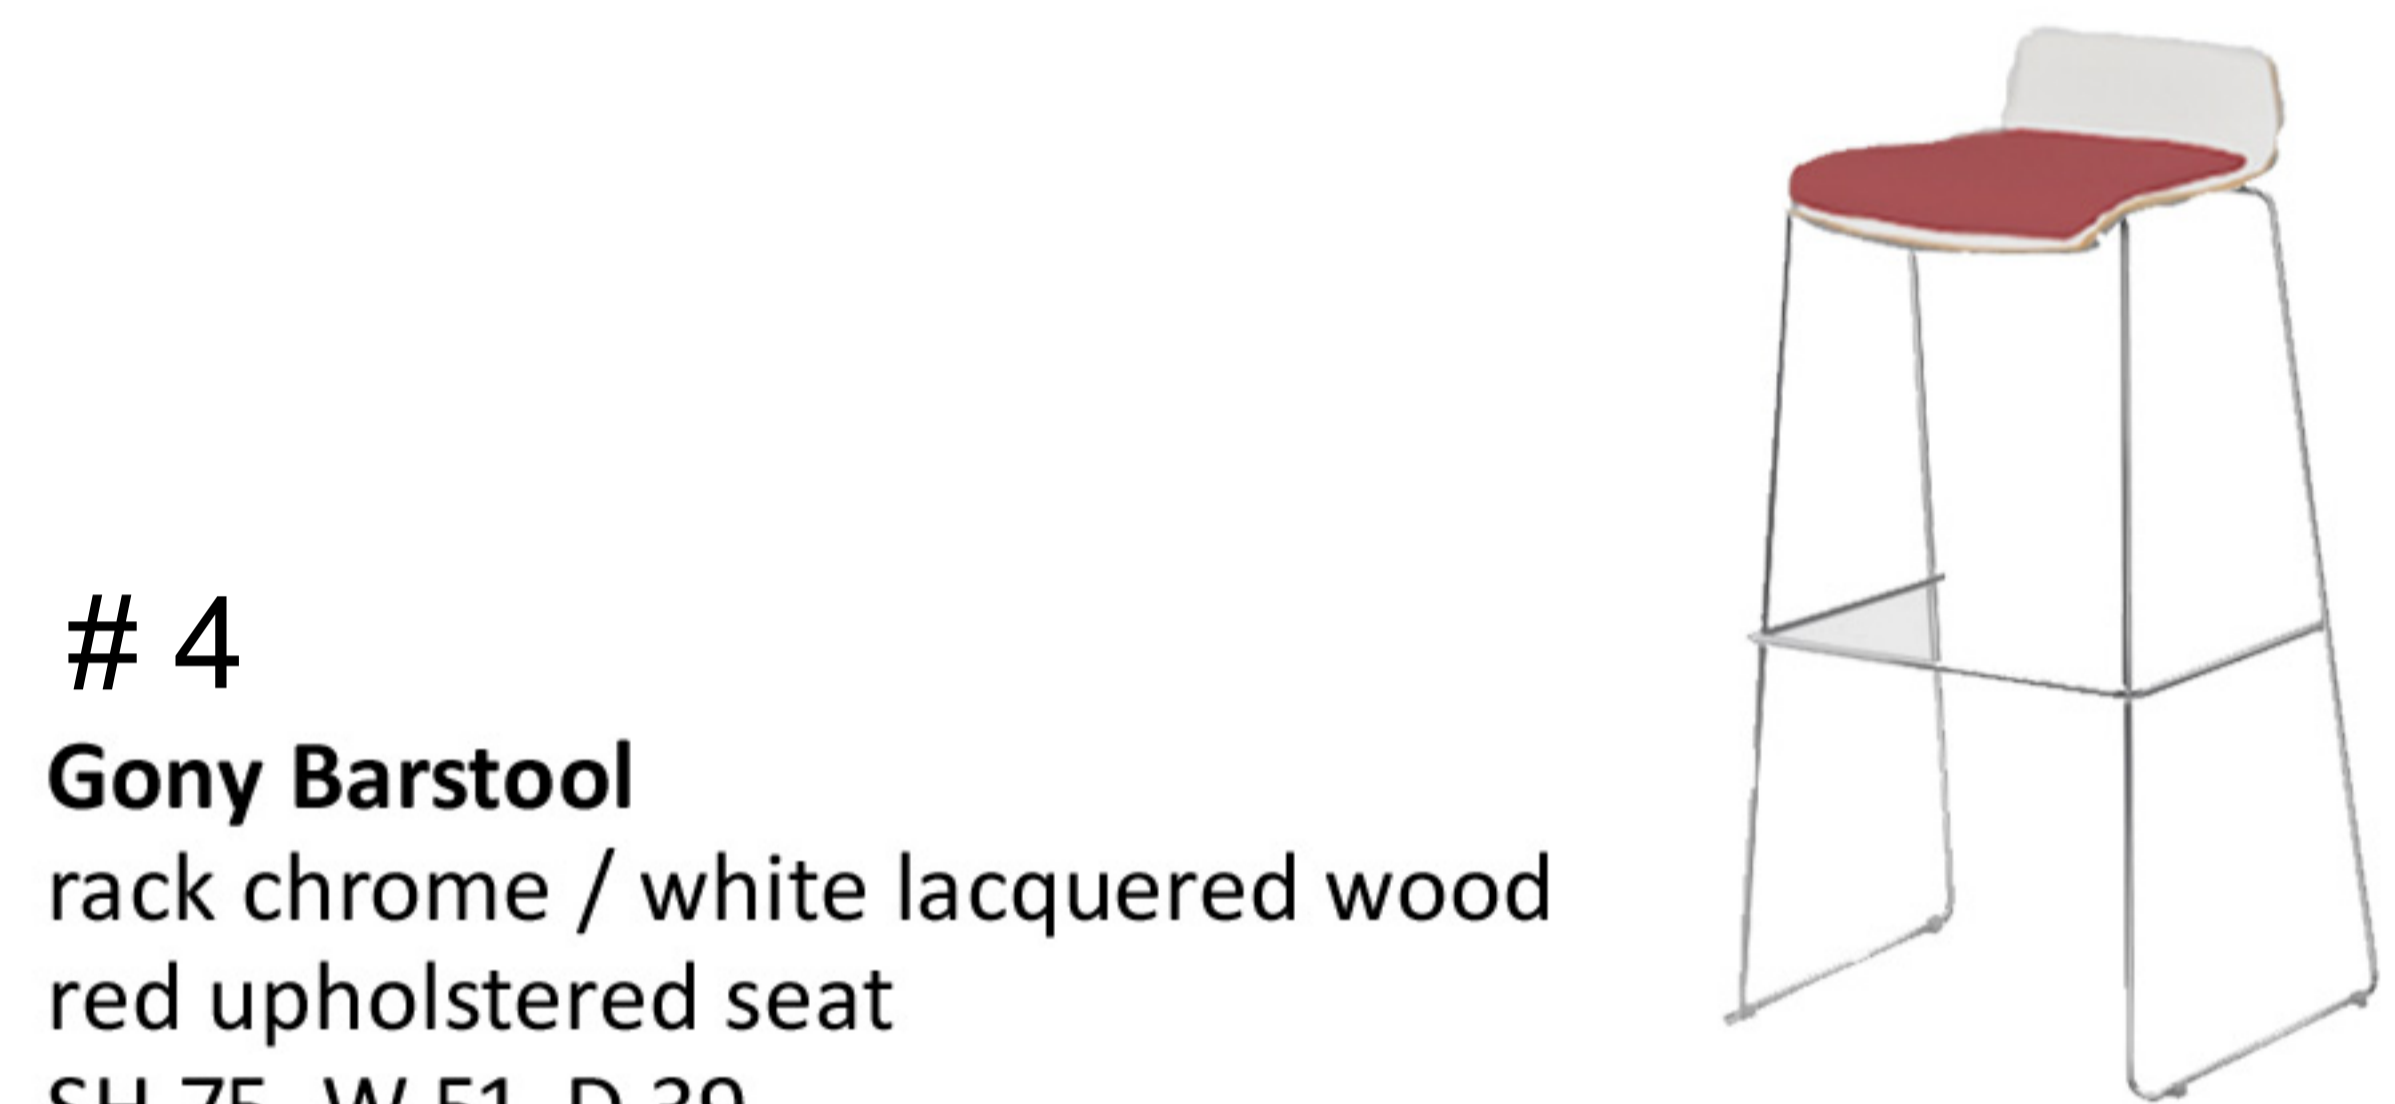

01.1 | Booth Components

1
Bunny Chair
rack chrome / seat lacquered wood
SH 47, W 52, D 53

2
Z-Form Barstool
rack chrome / seat artificial leather
SH 82, D 35

3
Gony Chair
rack chrome / white lacquered wood
red upholstered seat
SH 44, W 55, D 49