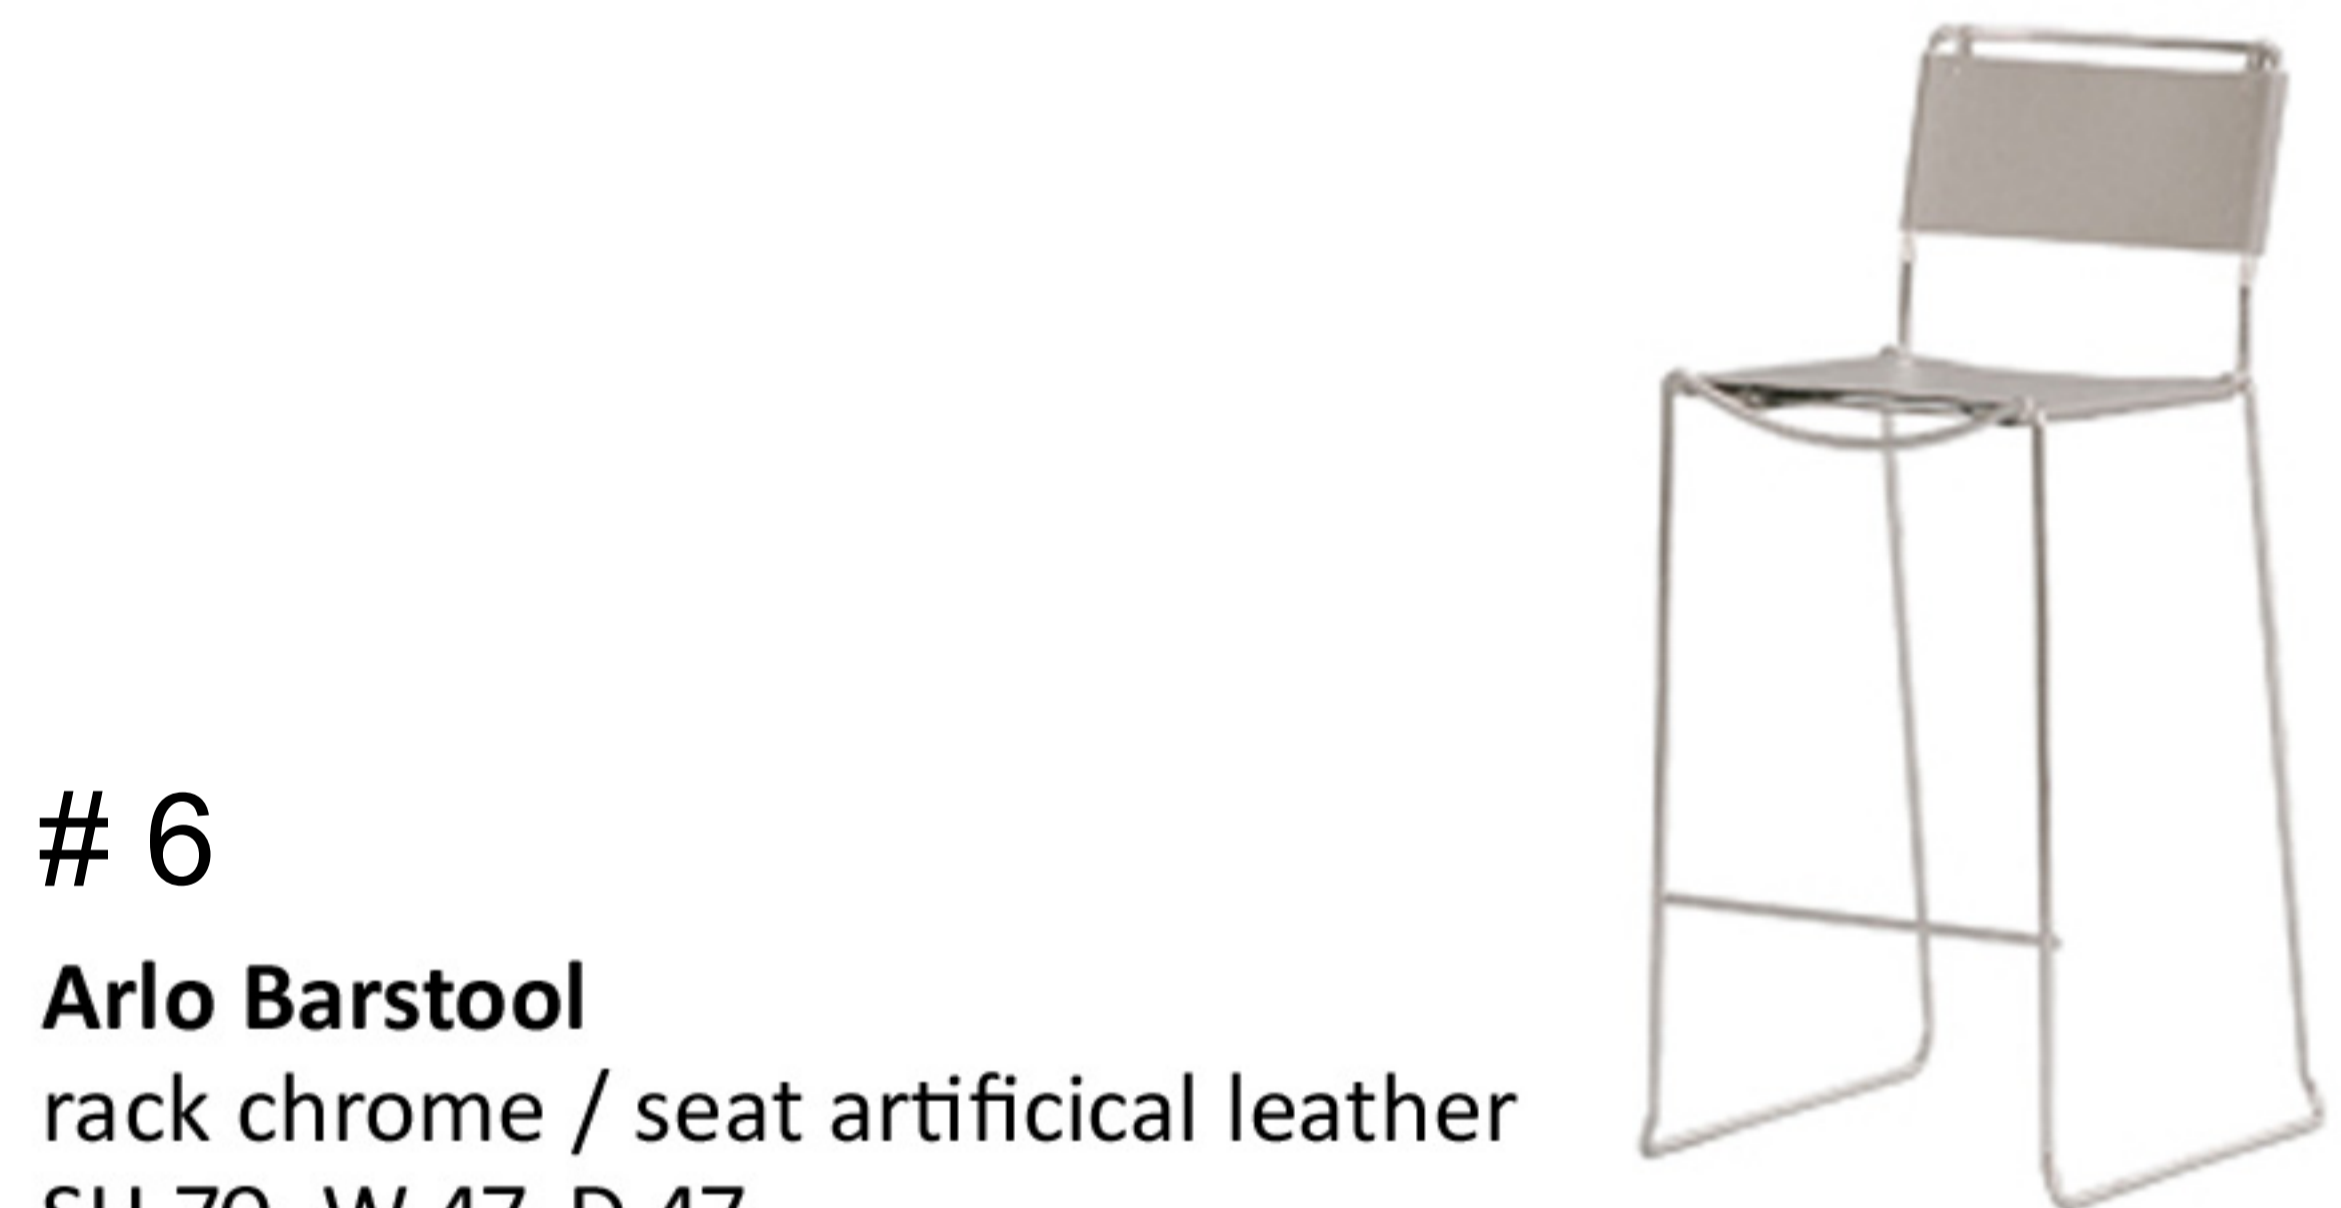

# 6
Arlo Barstool
rack chrome / seat artificial leather
SH 70, W 47, D 47