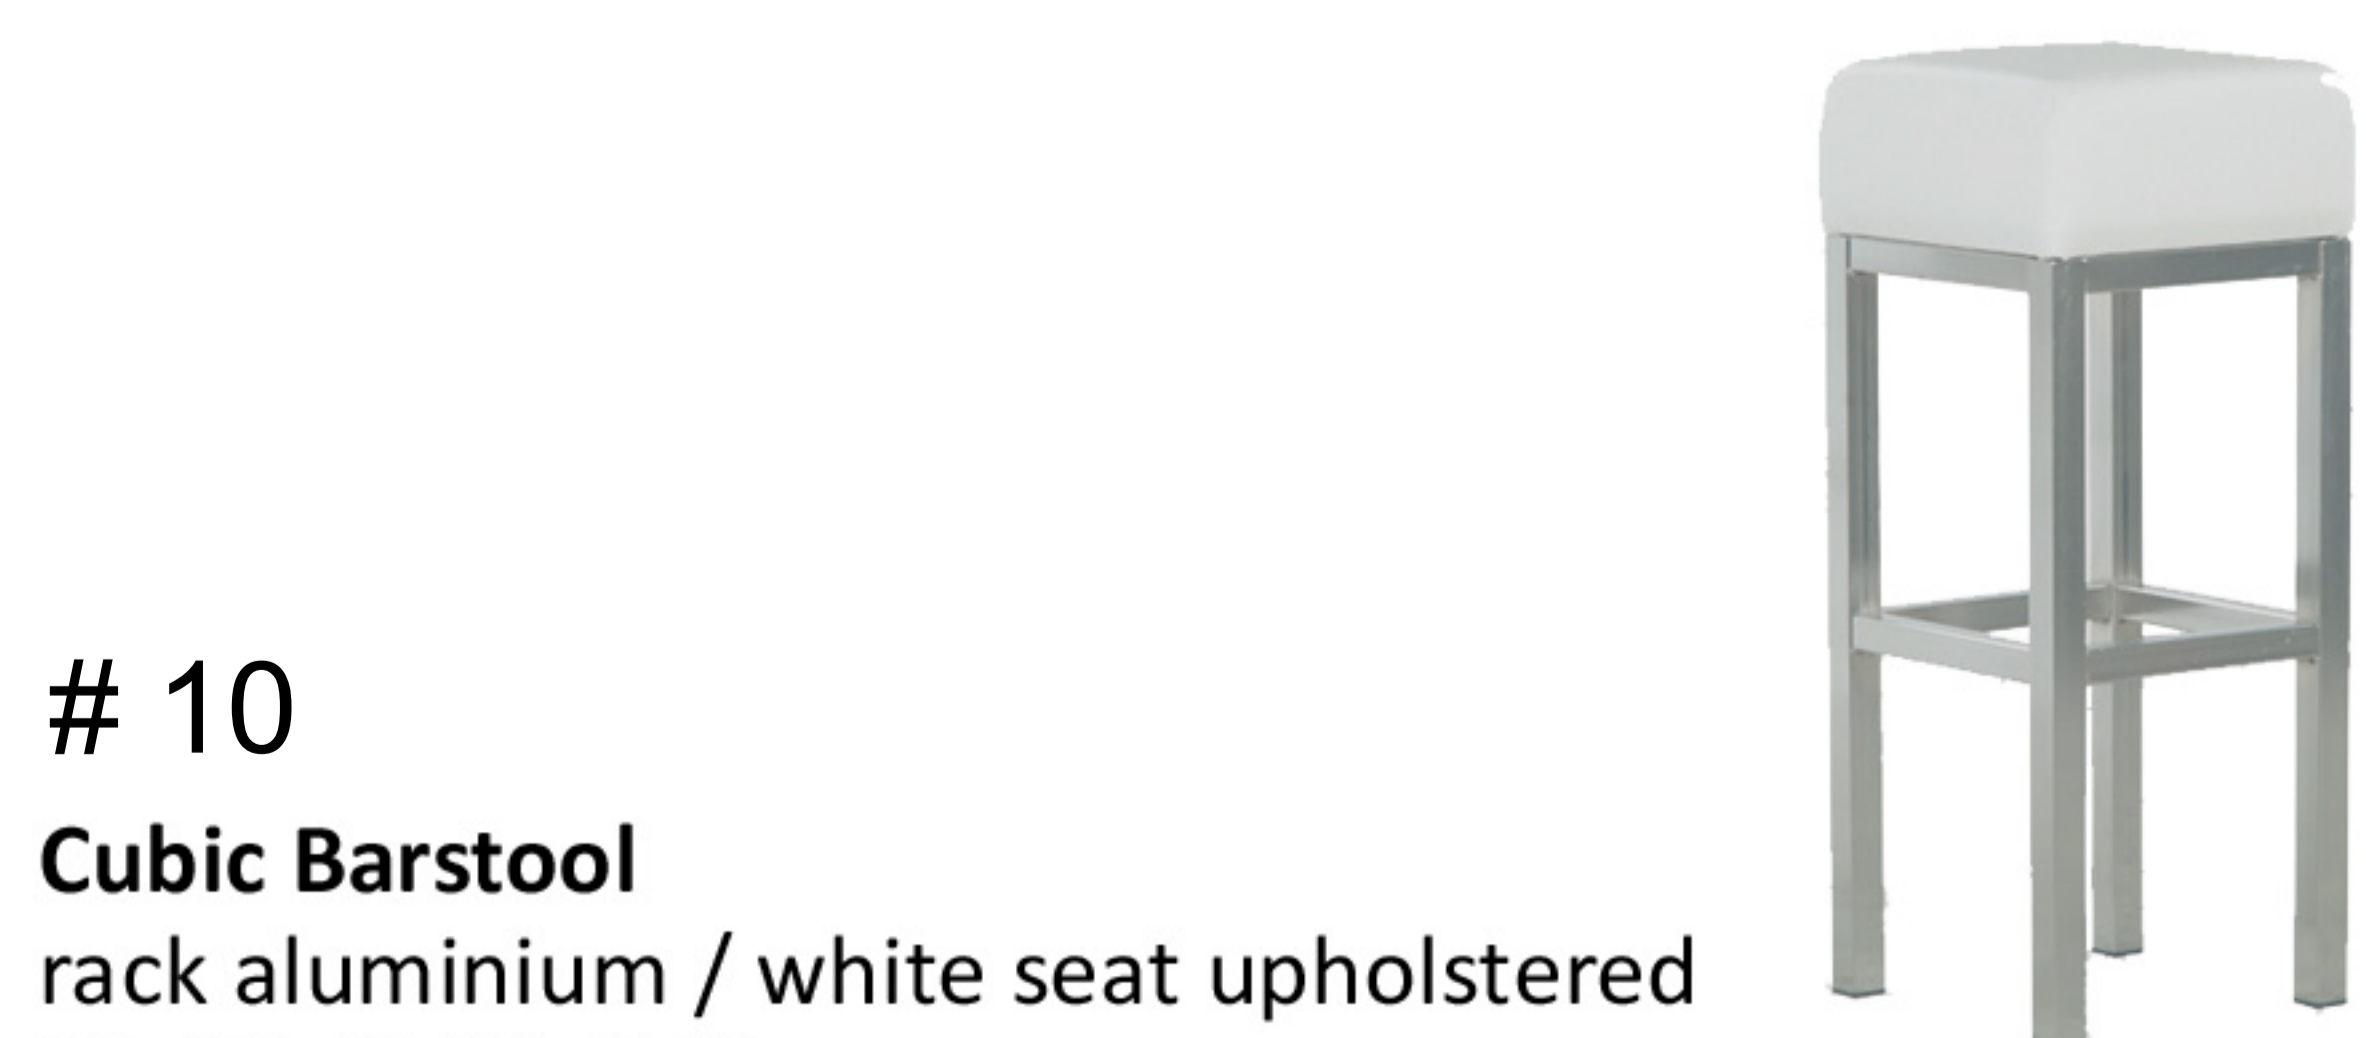

# 10
Cubic Barstool
rack aluminium / white seat upholstered
SH 80, W 33, D 33