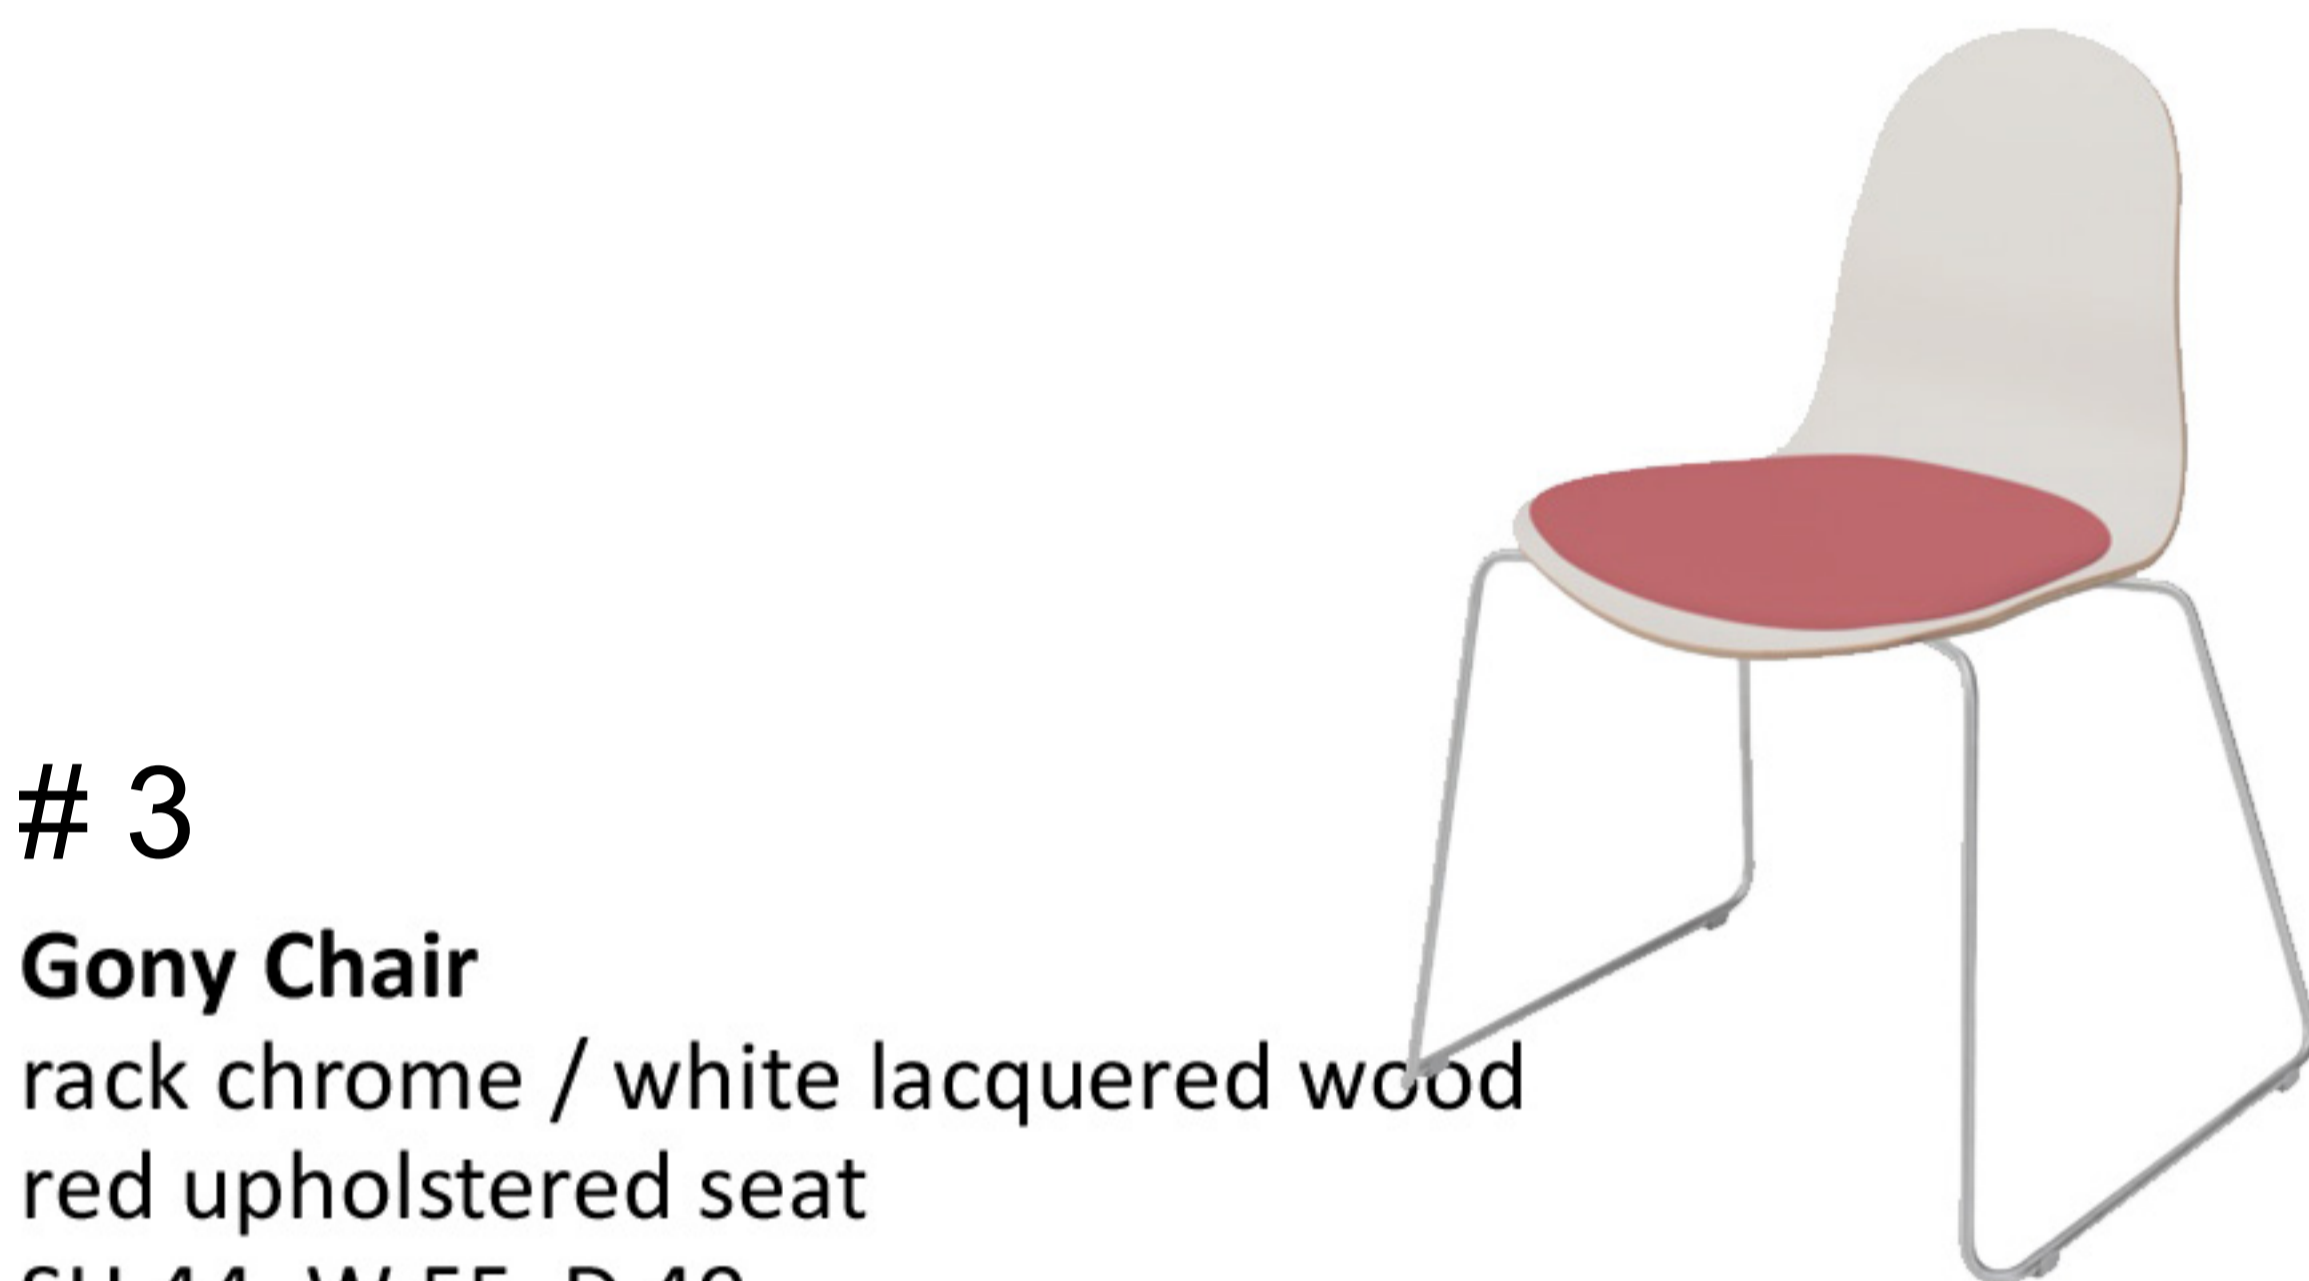

01.1 | Booth Components

1
Bunny Chair
rack chrome / seat lacquered wood
SH 47, W 52, D 53

2
Z-Form Barstool
rack chrome / seat artificial leather
SH 82, D 35

3
Gony Chair
rack chrome / white lacquered wood
red upholstered seat
SH 44, W 55, D 49

4
Gony Barstool
rack chrome / white lacquered wood
red upholstered seat
SH 75, W 51, D 39

5
Arlo Chair
rack chrome / seat artificial leather
SH 46, W 47, D 47

6
Arlo Barstool
rack chrome / seat artificial leather
SH 70, W 47, D 47