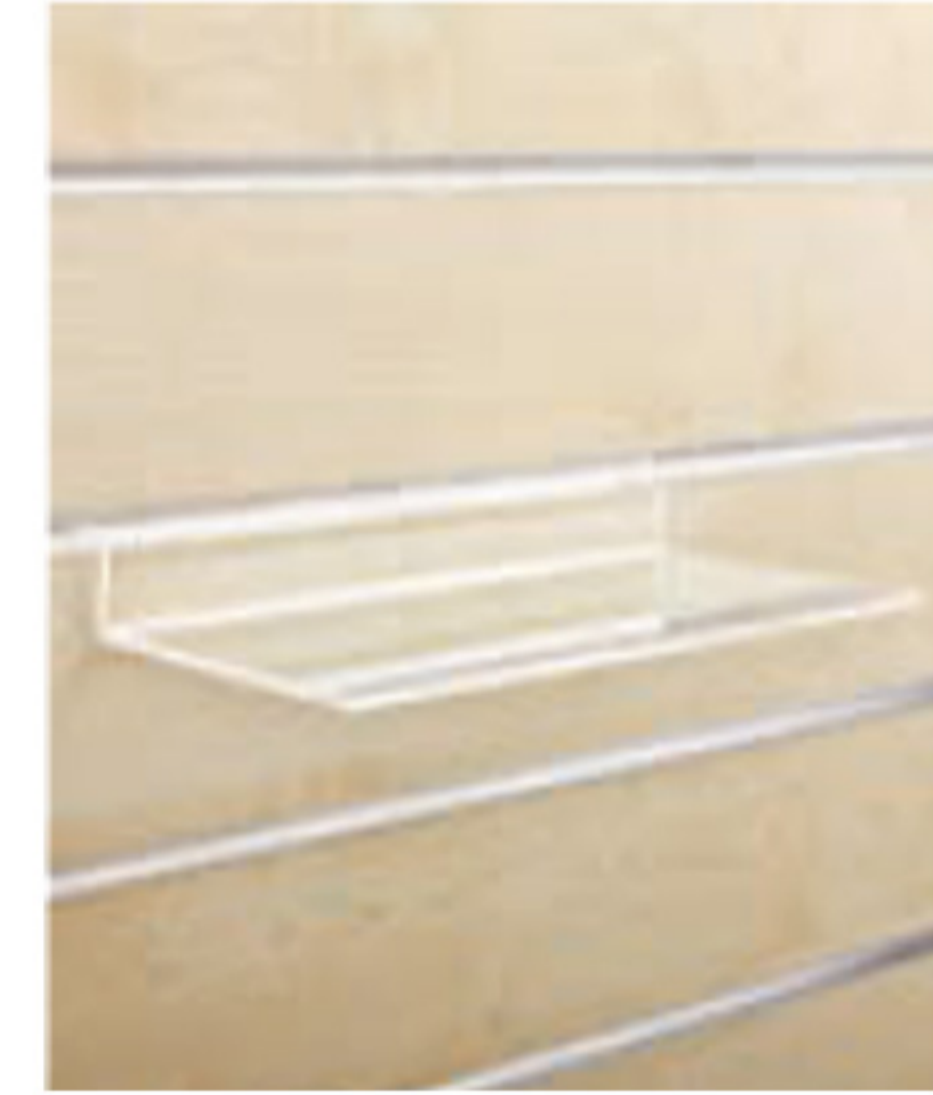

# 65
Plexi Shelf
plexi
W 30 , D 15