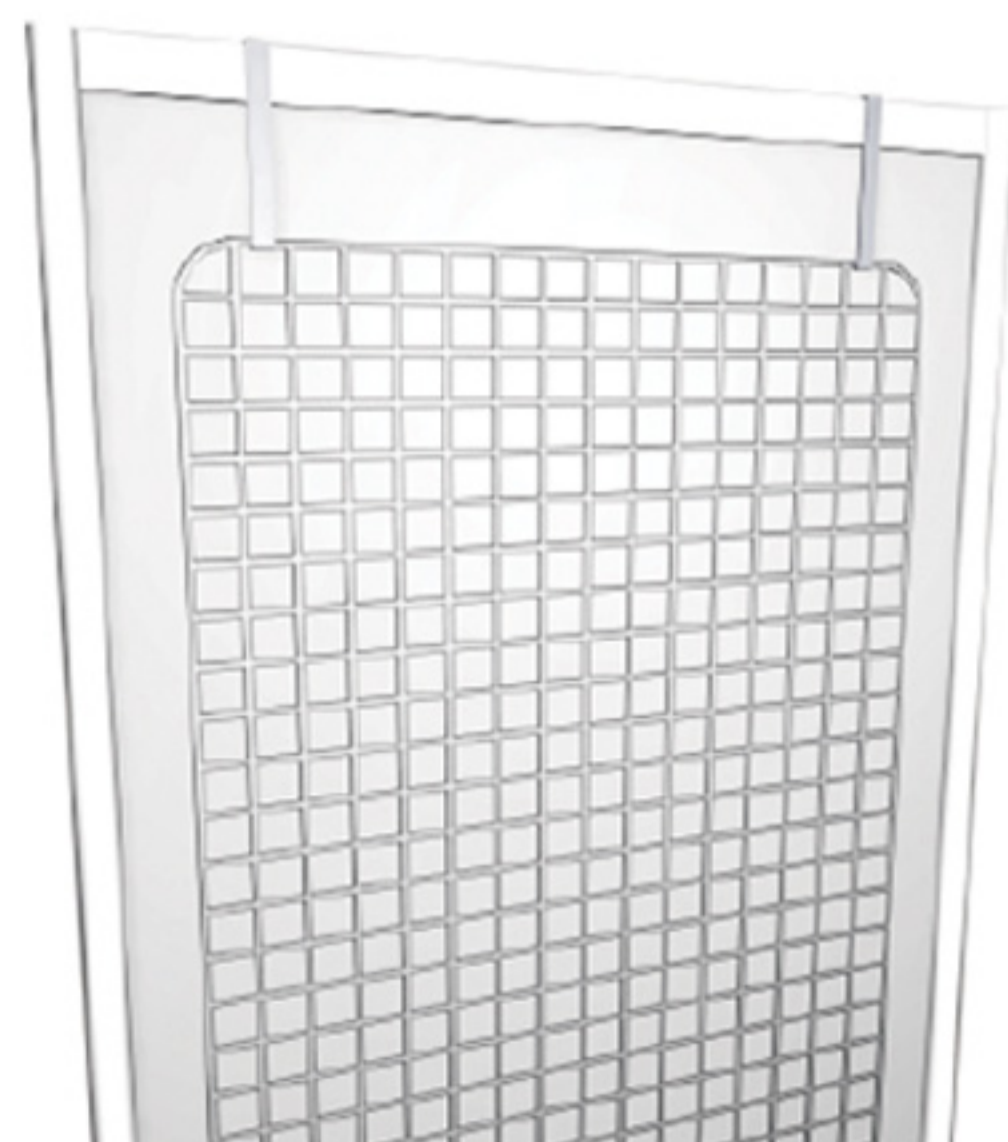

66
Slatwall Hook, single
chrome / with lip 45°
L 10cm

67
Slatwall Bracket
chrome / with lip
L 30cm

- white
- yellow
- red
- black

68 - 69
Pegboard
hafa
H 238, W 49 / 95

71
Single Hook
chrome / with lip 45°
L 15cm

72
Decoration Grid
chrome
H 200, W 40 / 90

73
Hanging Rod
wall mounted
W 95 / 66 / 45, D 30 / 45

78
Blinds
silver
H 250, W 100

13.2 | Decoration Elements

79 - 80
Clothing Rack A + B
chrome / 4 arms
H 100-180, Ø 70