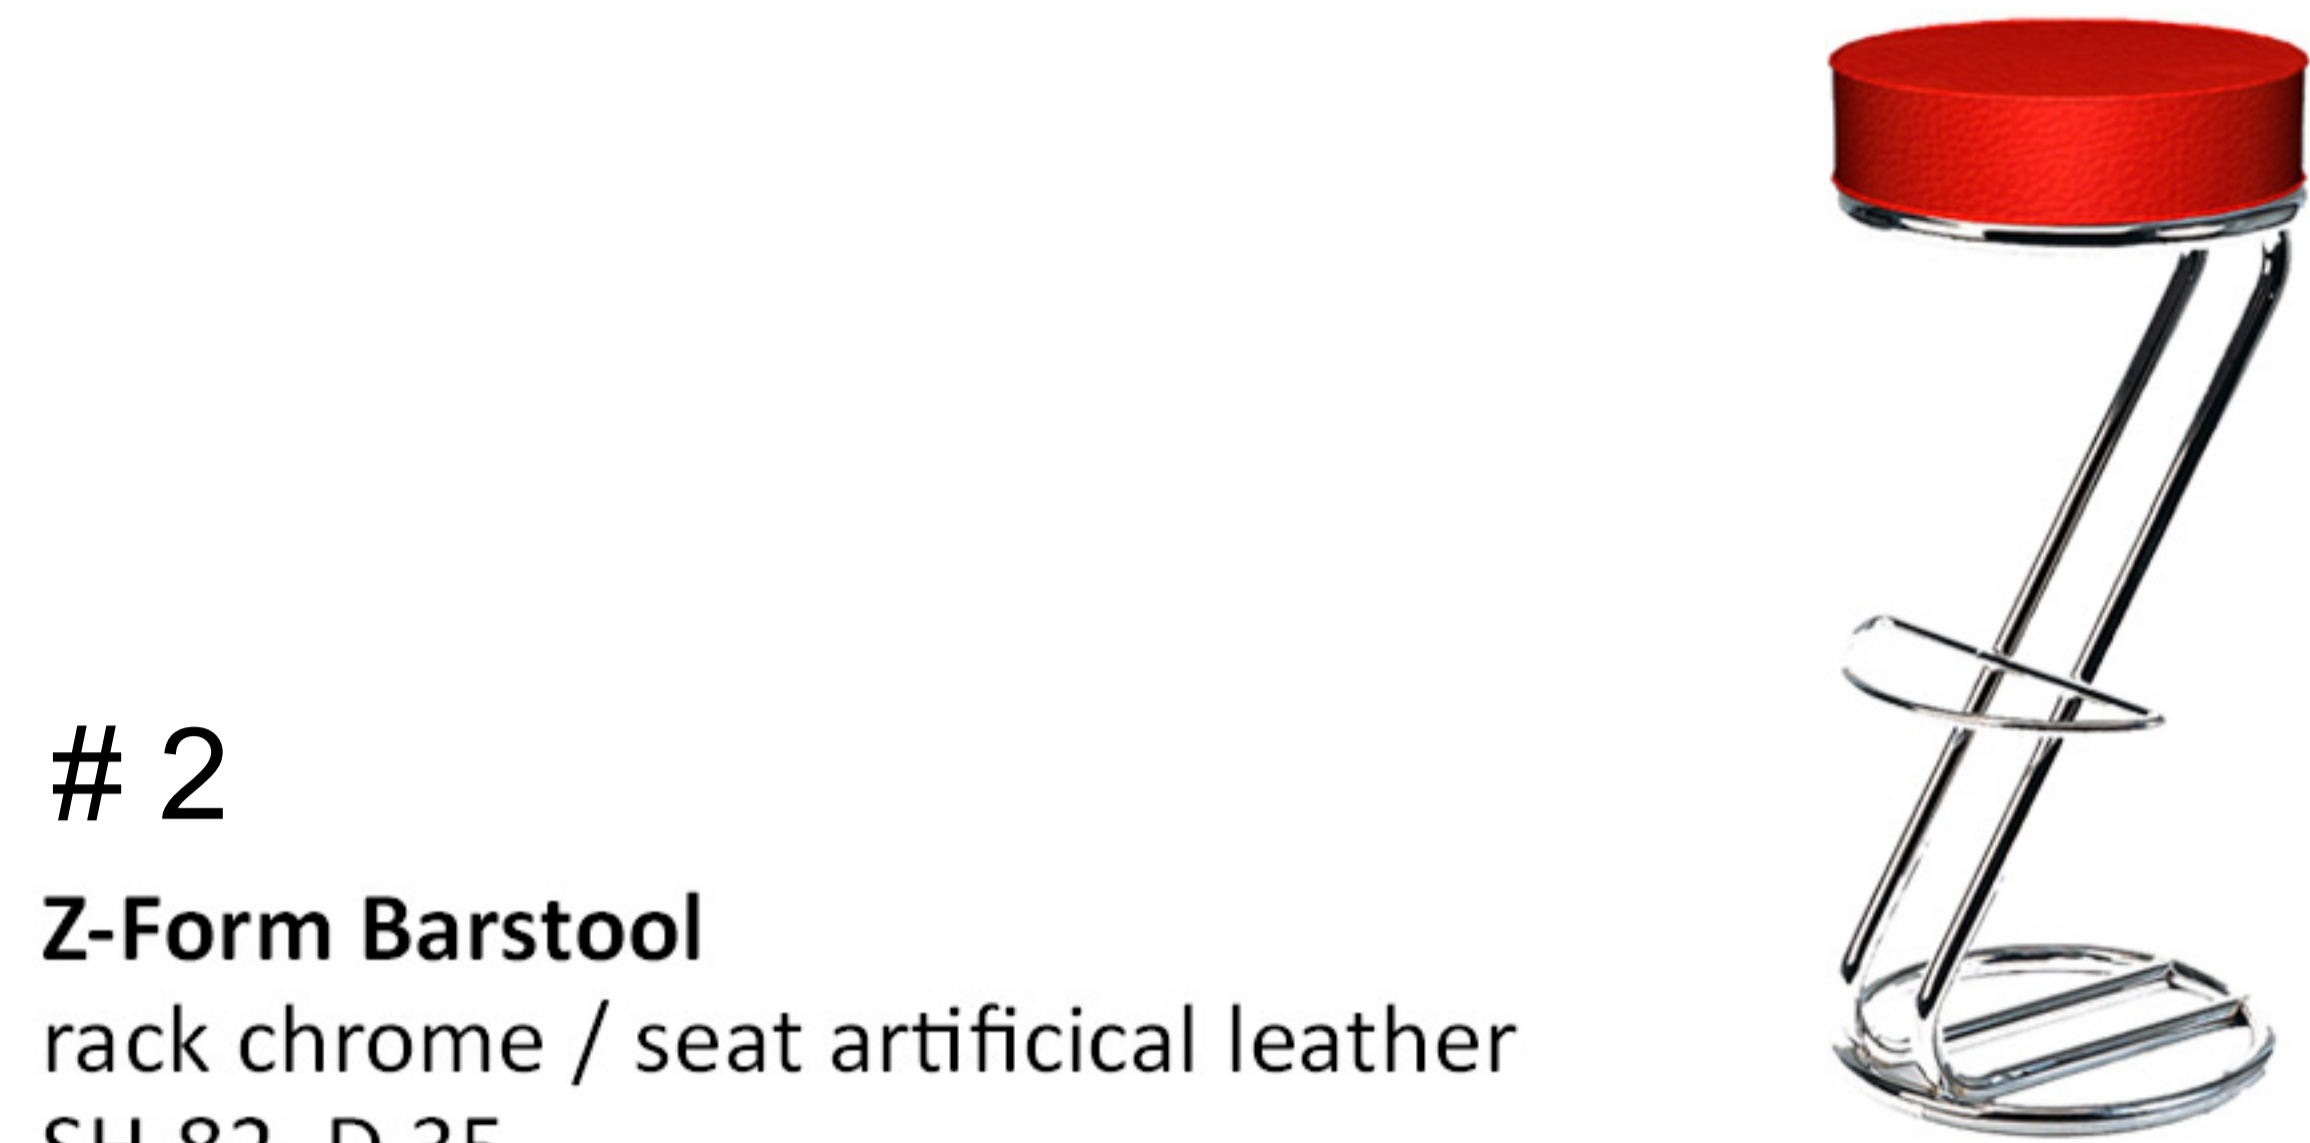

01.1 | Booth Components

1
Bunny Chair
rack chrome / seat lacquered wood
SH 47, W 52, D 53

2
Z-Form Barstool
rack chrome / seat artificial leather
SH 82, D 35

3
Gony Chair
rack chrome / white lacquered wood
red upholstered seat
SH 44, W 55, D 49