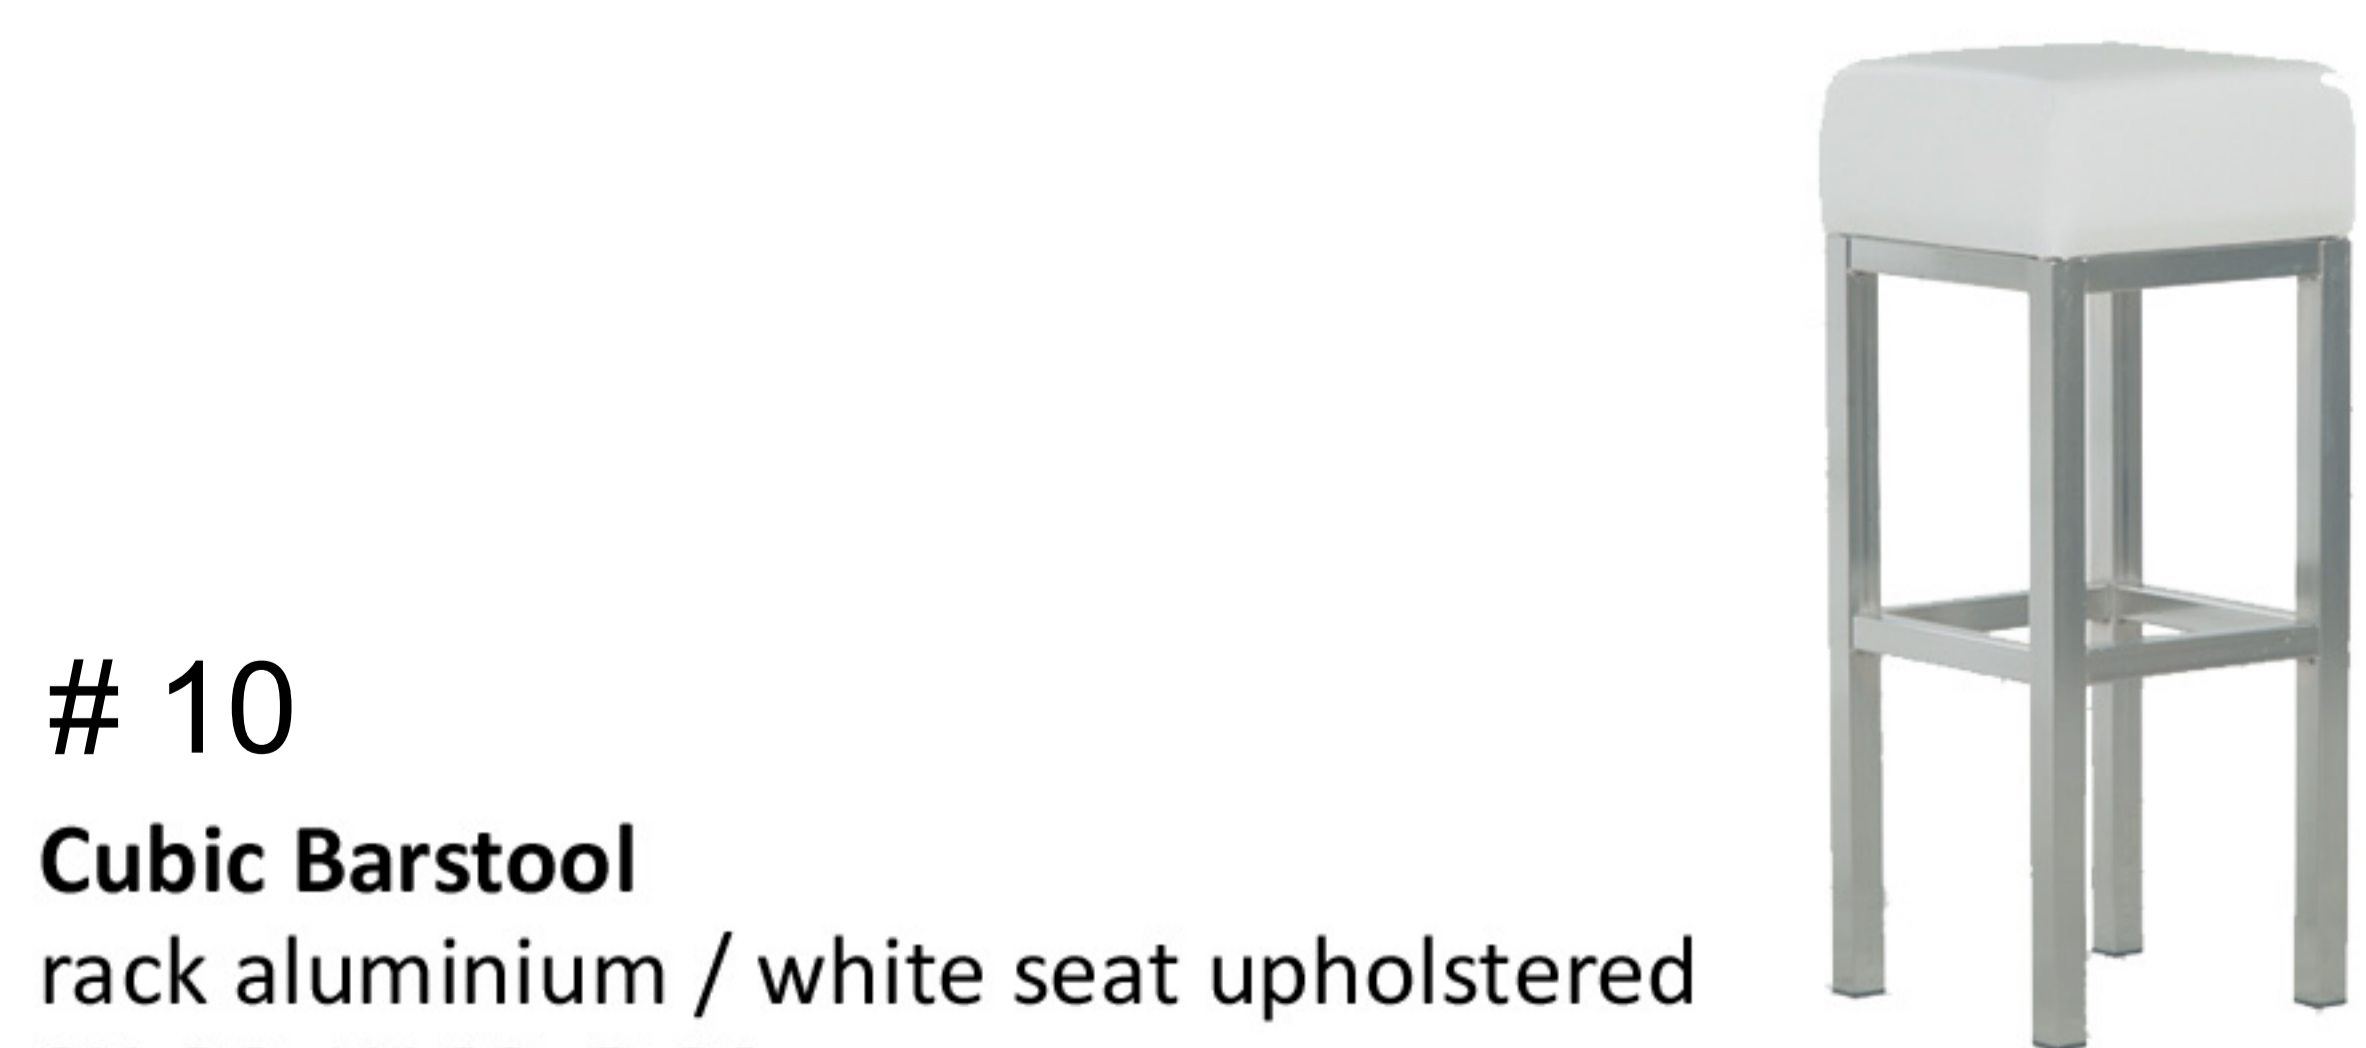

# 10
Cubic Barstool
rack aluminium / white seat upholstered
SH 80, W 33, D 33