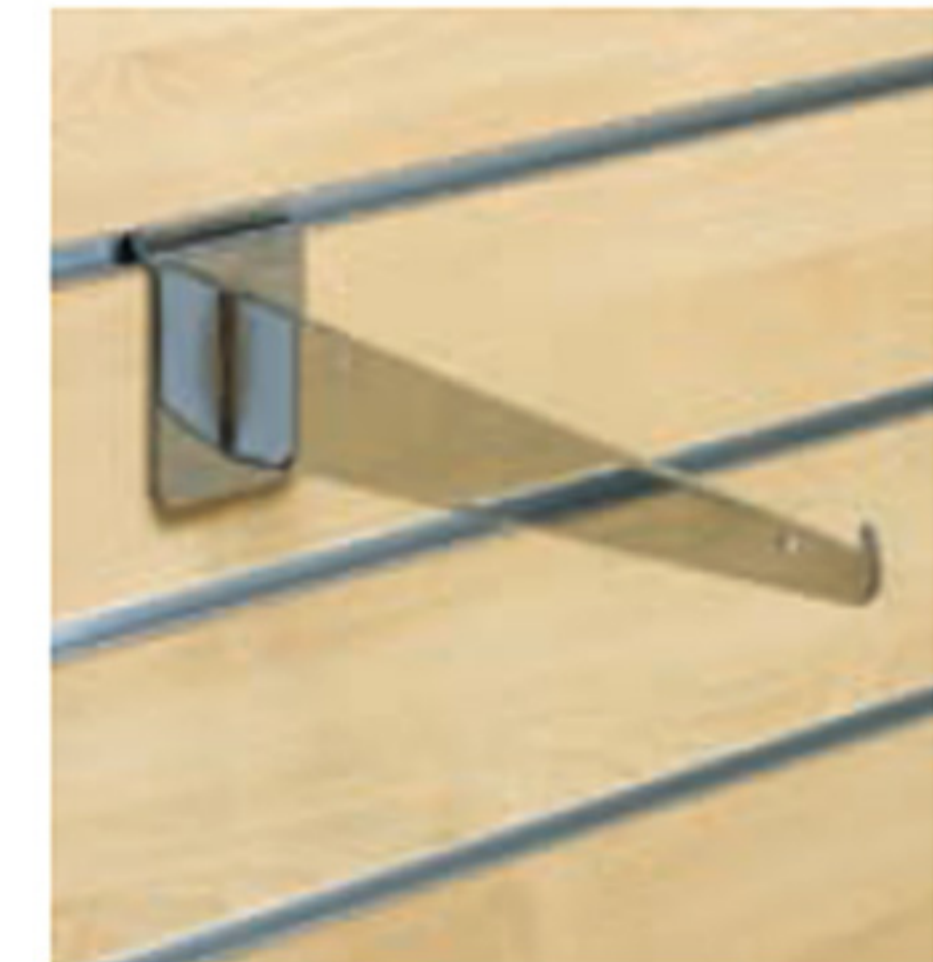

66
Slatwall Hook, single
chrome / with lip 45°
L 10cm

67
Slatwall Bracket
chrome / with lip
L 30cm

- white
- yellow
- red
- black

68 - 69
Pegboard
hafa
H 238, W 49 / 95

71
Single Hook
chrome / with lip 45°
L 15cm