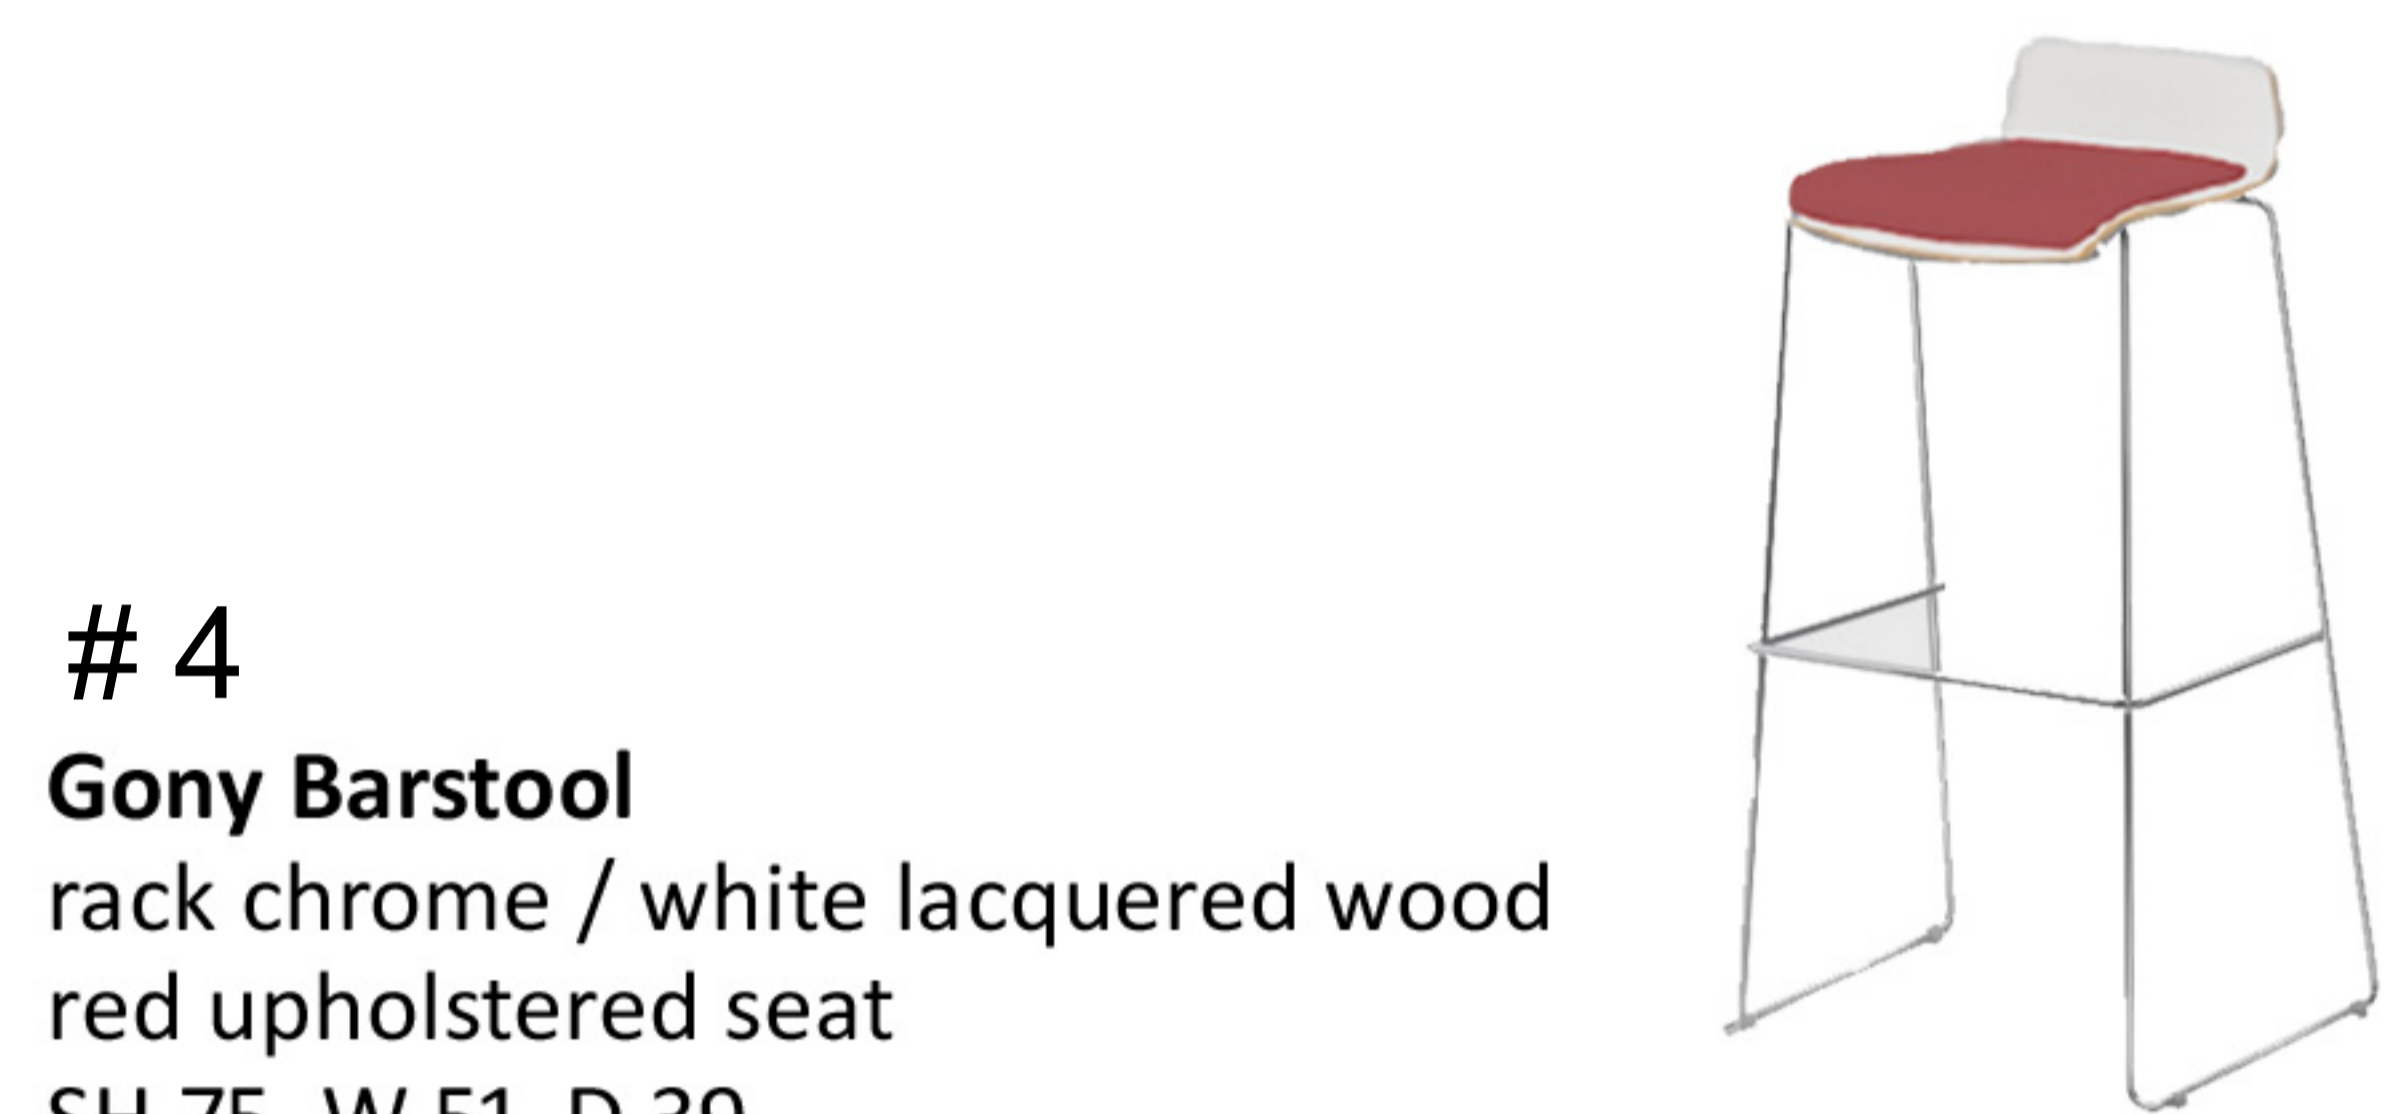

01.1 | Booth Components

1
Bunny Chair
rack chrome / seat lacquered wood
SH 47, W 52, D 53

2
Z-Form Barstool
rack chrome / seat artificial leather
SH 82, D 35

3
Gony Chair
rack chrome / white lacquered wood
red upholstered seat
SH 44, W 55, D 49