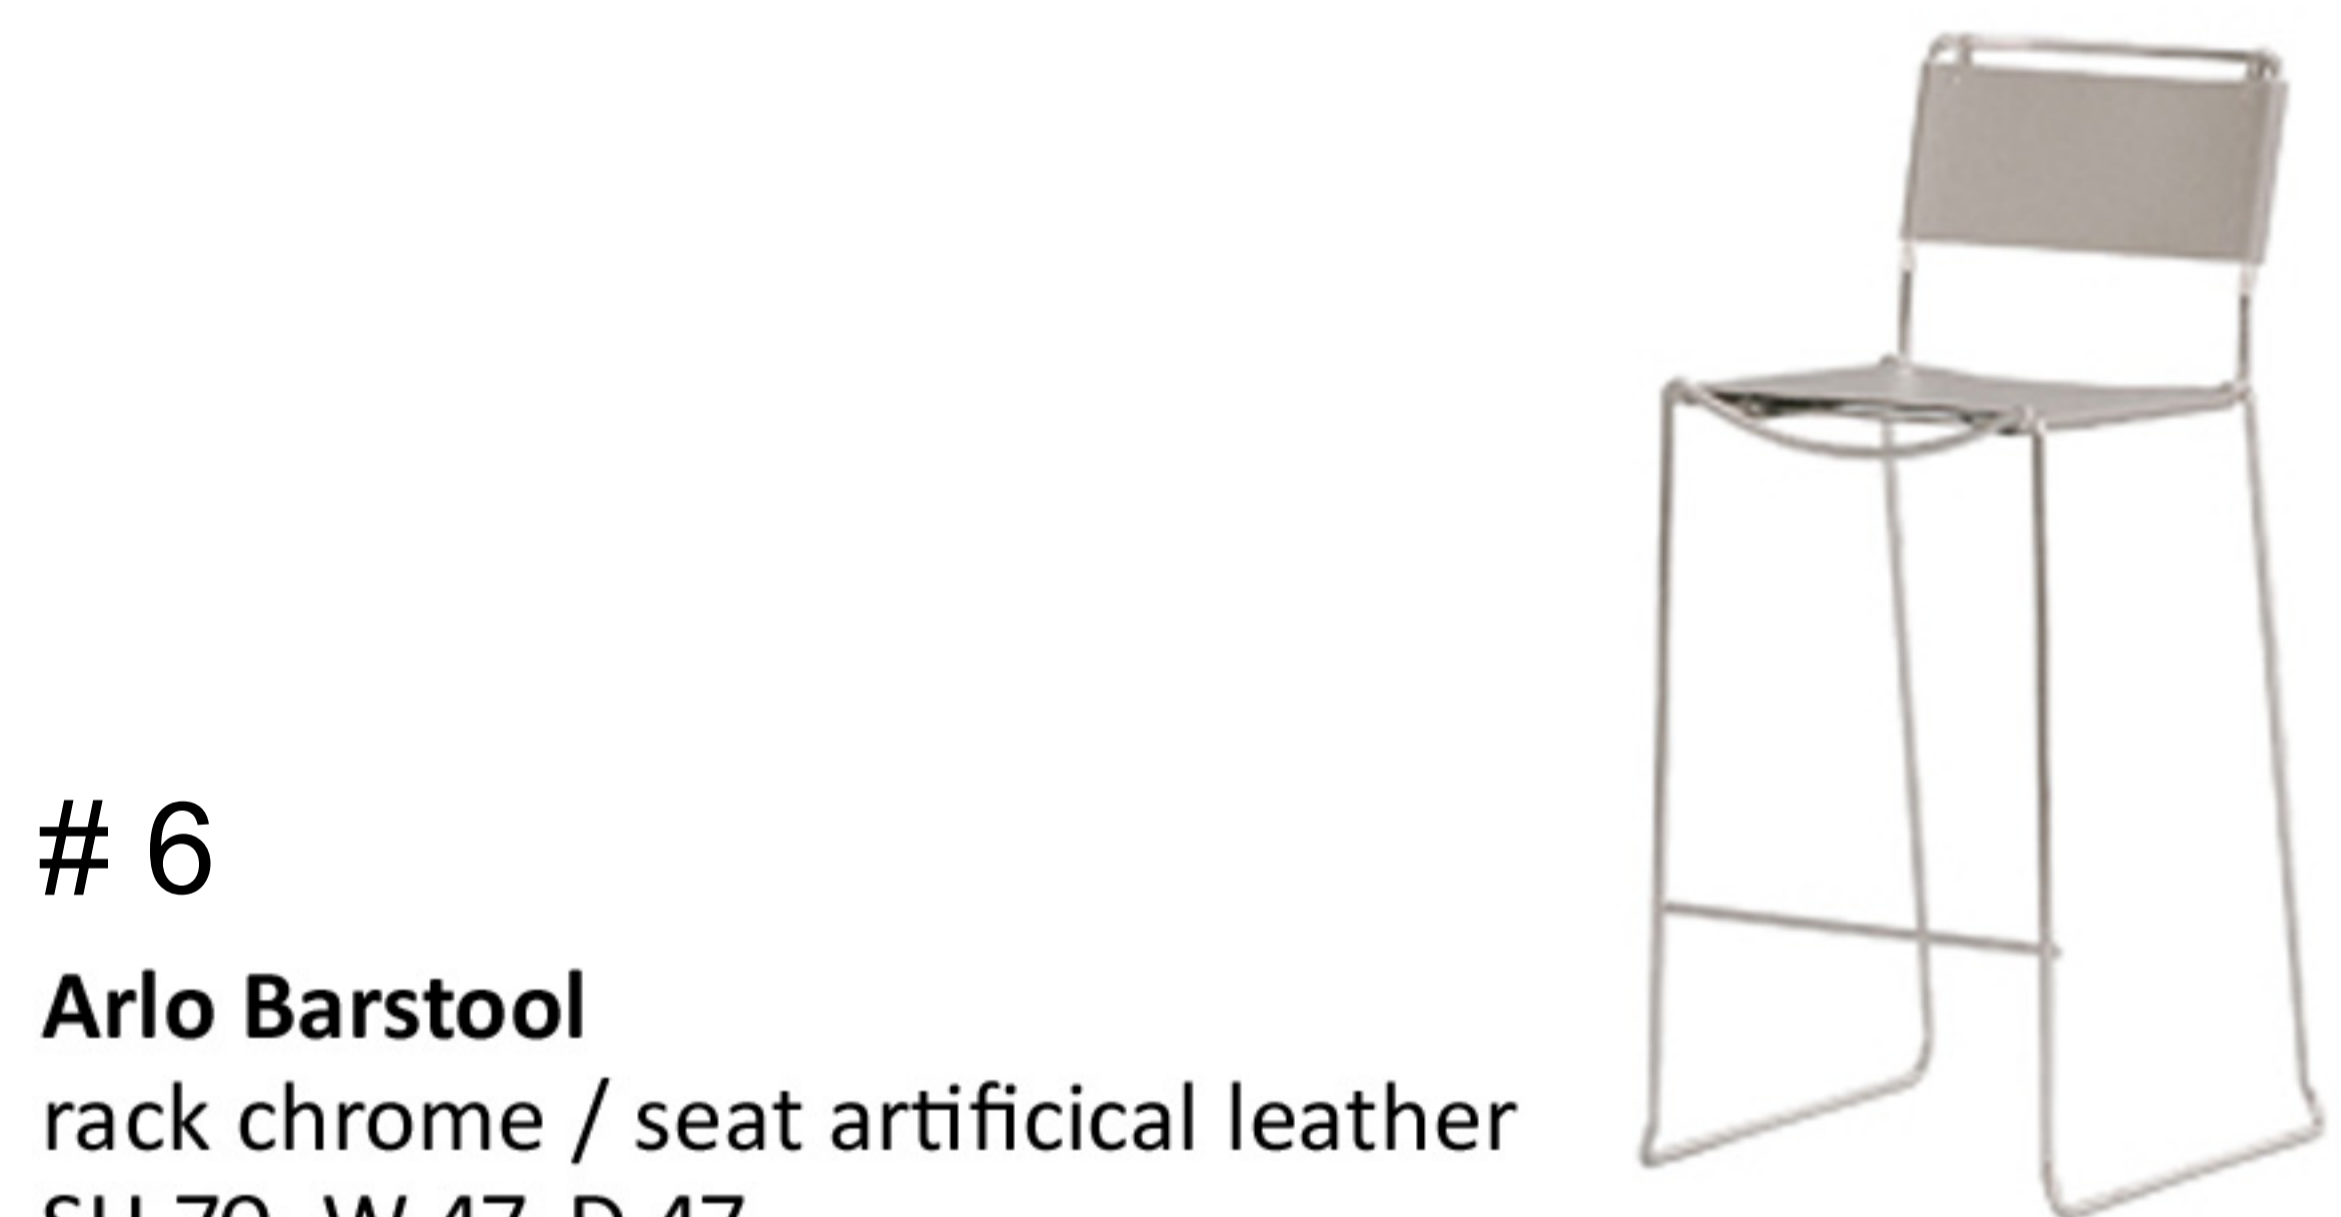

# 6
Arlo Barstool
rack chrome / seat artificial leather
SH 70, W 47, D 47