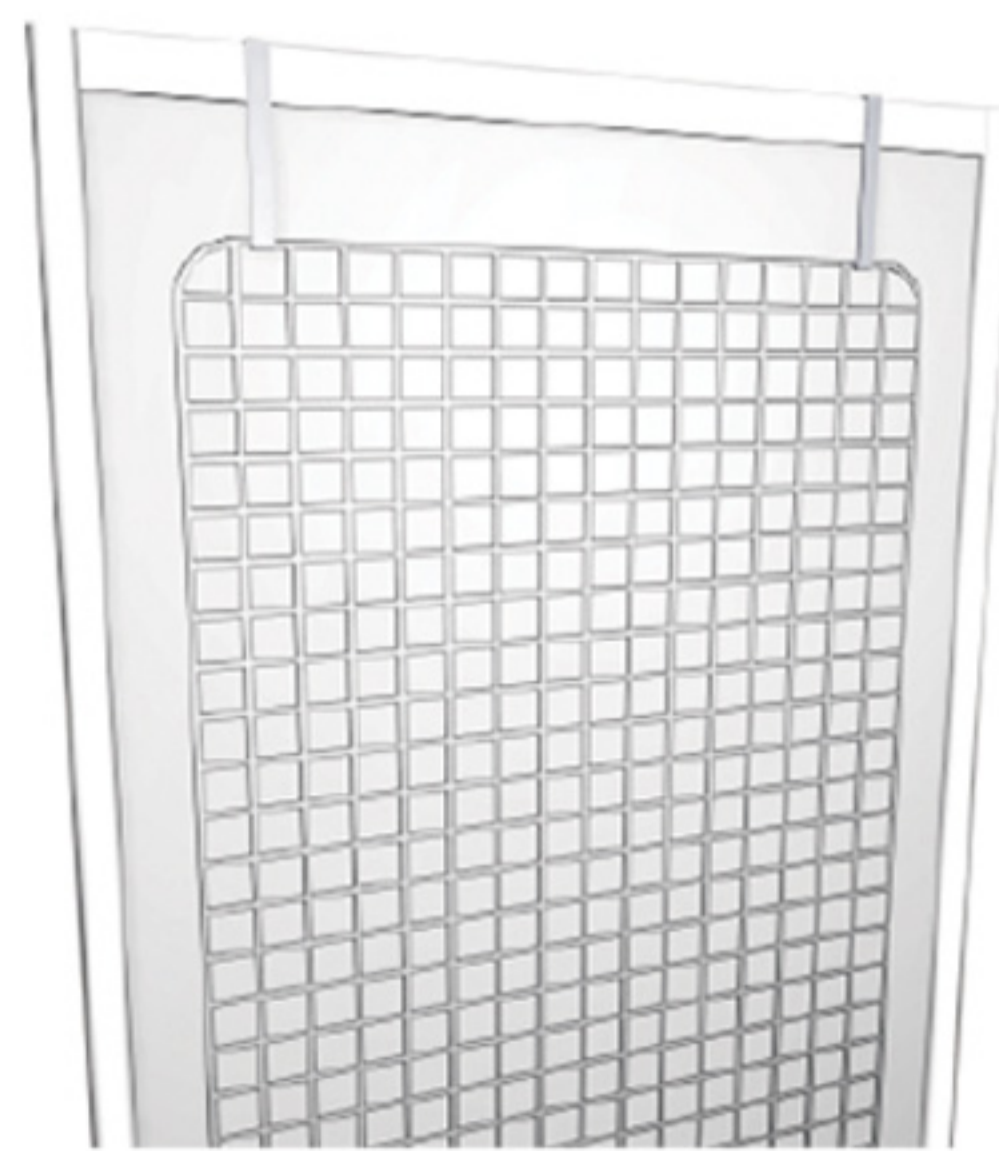

# 72
Decoration Grid
chrome
H 200, W 40 / 90