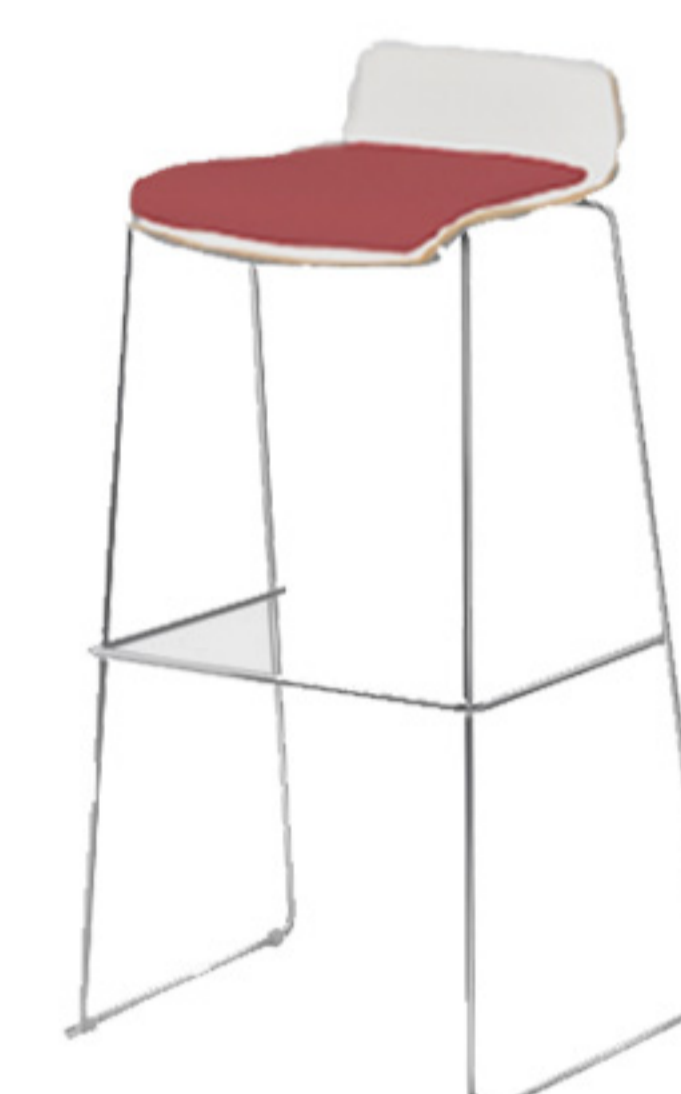

BOOTH COMPONENTS

AN-01

Anuga Custom Info Counter
Lockable with USA branding

AN-02

Anuga Custom Display Counter
Lockable with USA branding

1

Bunny Chair

rack chrome / seat lacquered wood
SH 47, W 52, D 53

2

Z-Form Barstool

rack chrome / seat artificial leather
SH 82, D 35

3

Gony Chair

rack chrome / white lacquered wood
red upholstered seat
SH 44, W 55, D 49

4

Gony Barstool

rack chrome / white lacquered wood
red upholstered seat
SH 75, W 51, D 39

5

Arlo Chair

rack chrome / seat artificial leather
SH 46, W 47, D 47

6

Arlo Barstool

rack chrome / seat artificial leather
SH 70, W 47, D 47