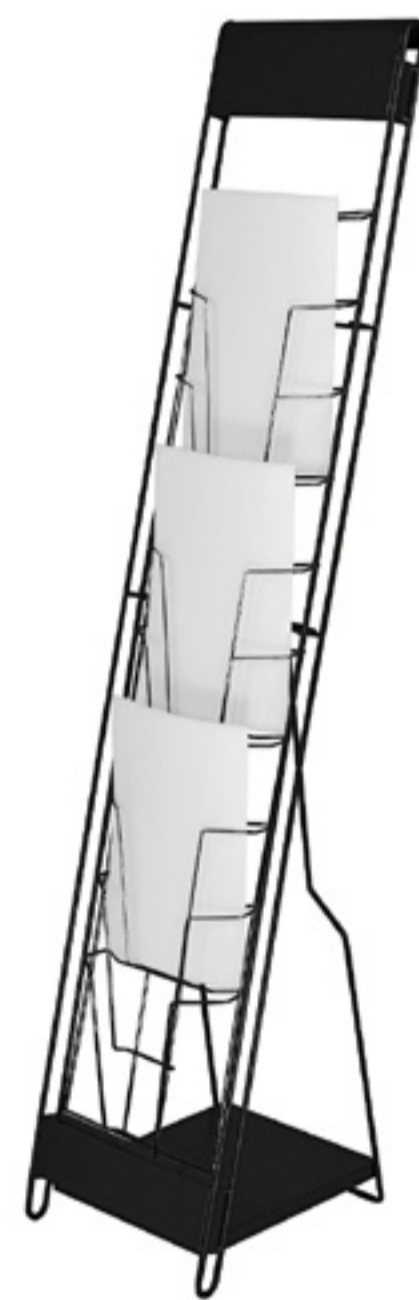

24

Literature Rack P10
black / chrome
H 145 / 10x DIN A4 pockets