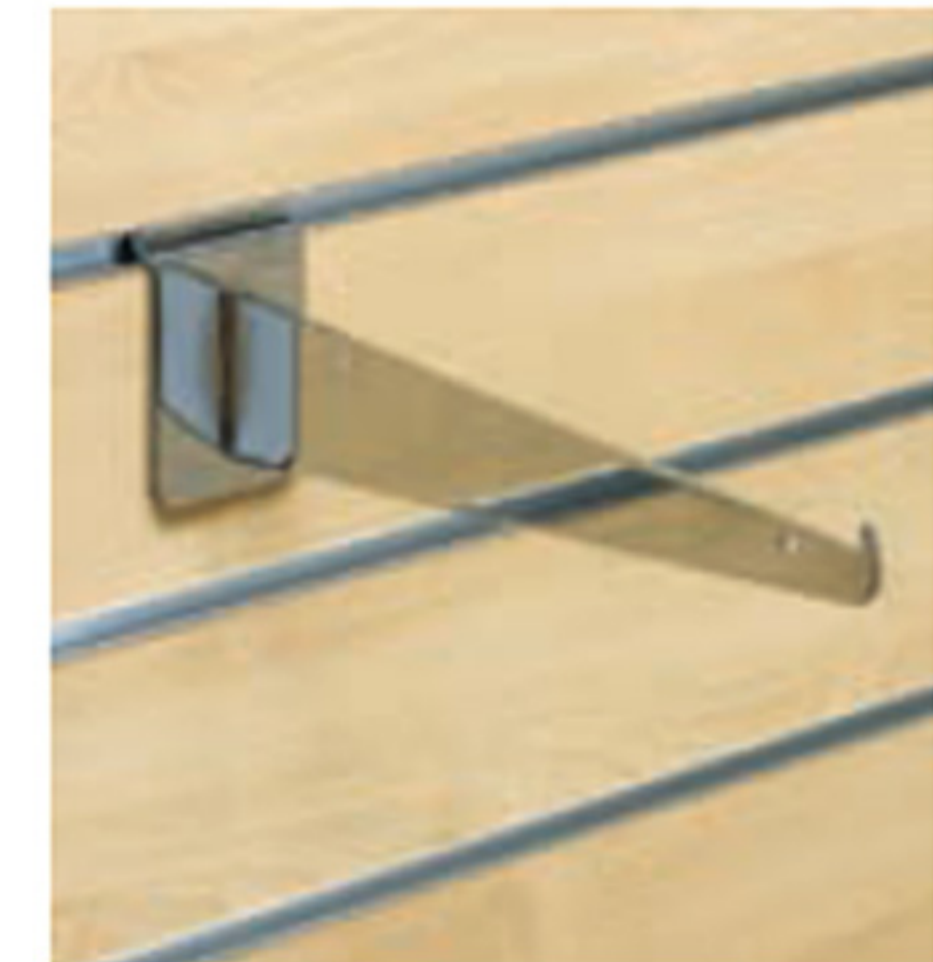

white
 beech

64
Slat Wall
 chipboard KS / aluminium
 H 238, B 95

65
Plexi Shelf
 plexi
 W 30, D 15

66
Slatwall Hook, single
 chrome / with lip 45°
 L 10cm

67
Slatwall Bracket
 chrome / with lip
 L 30cm

white
 yellow
 red
 black

68 - 69
Pegboard
 hafa
 H 238, W 49 / 95

71
Single Hook
 chrome / with lip 45°
 L 15cm

72
Decoration Grid
 chrome
 H 200, W 40 / 90

73
Hanging Rod
 wall mounted
 W 95 / 66 / 45, D 30 / 45

78
Blinds
 silver
 H 250, W 100