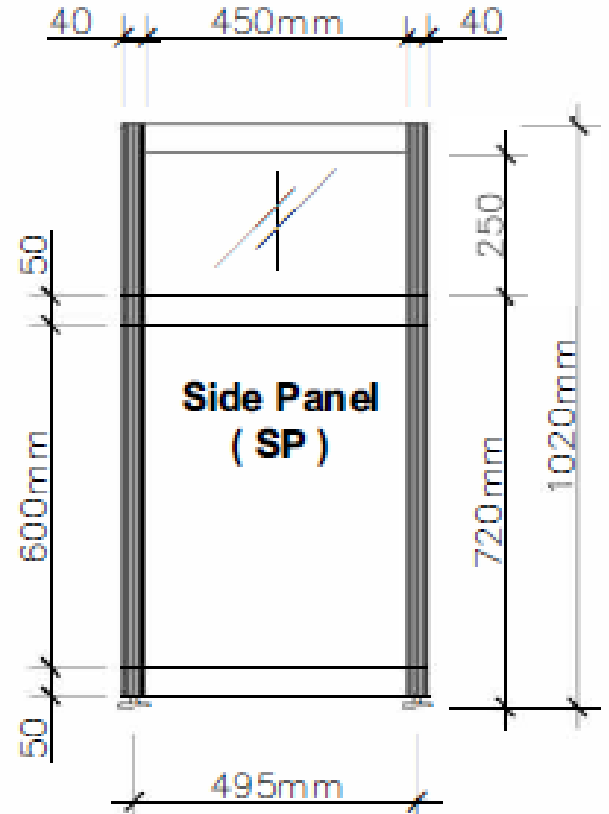

Graphic on FRONT (FP) starts at $275

Graphic on SIDE (SP) starts at $145