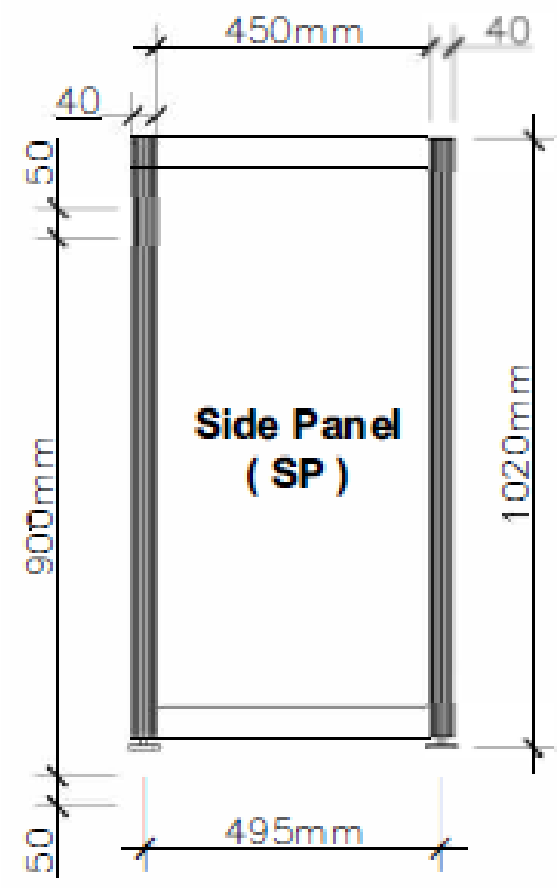

GR-06 GRAPHIC ON STANDARD INFO COUNTER

Graphic on FRONT (FP) starts at $275
Graphic on SIDE (SP) starts at $145