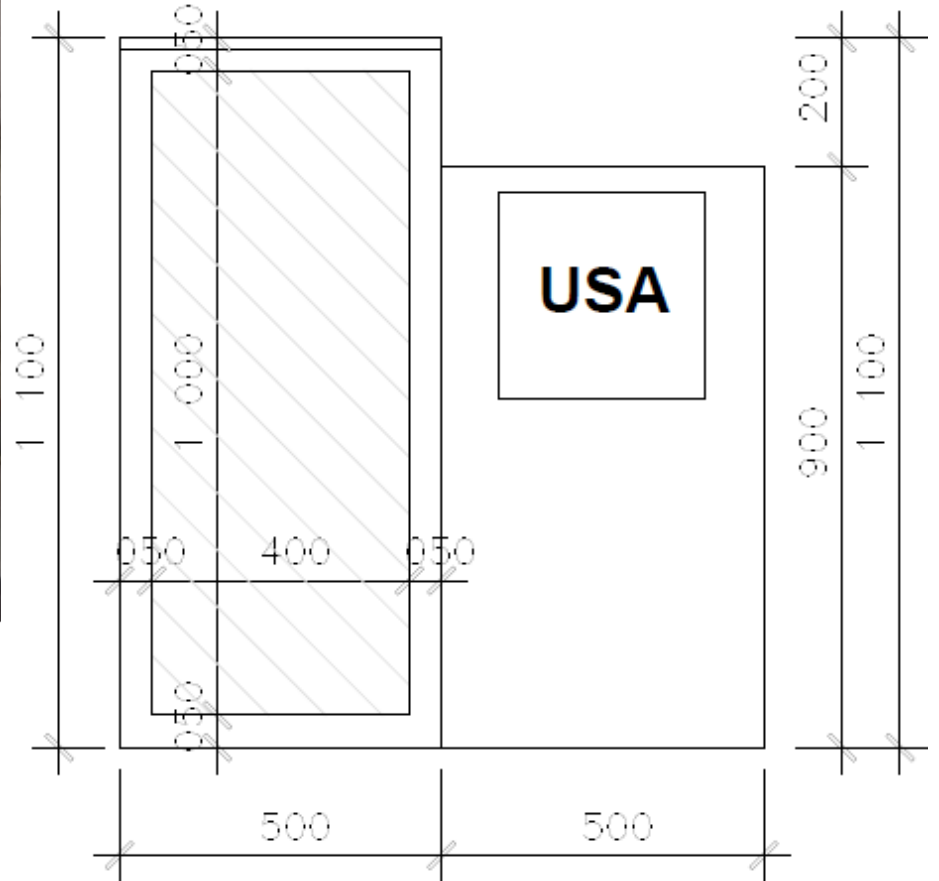

GR-03 GRAPHIC ON CUSTOM INFO COUNTER

Graphic on FRONT (red panel) starts at $275