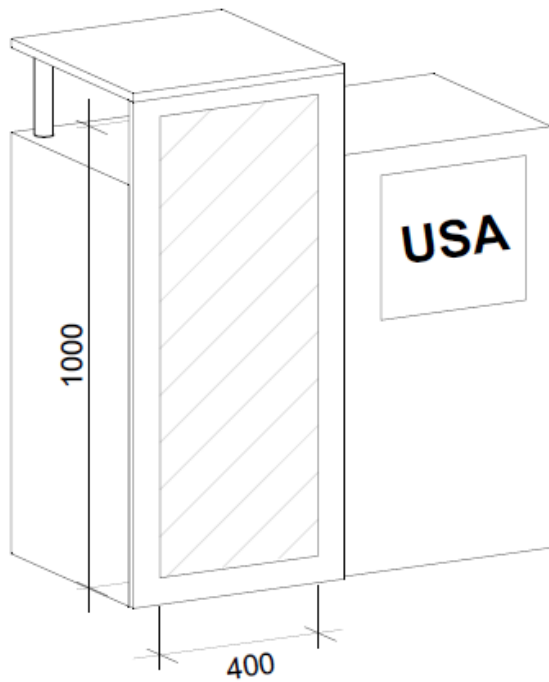

GR-03 GRAPHIC ON CUSTOM INFO COUNTER

Graphic on FRONT (red panel) starts at $275