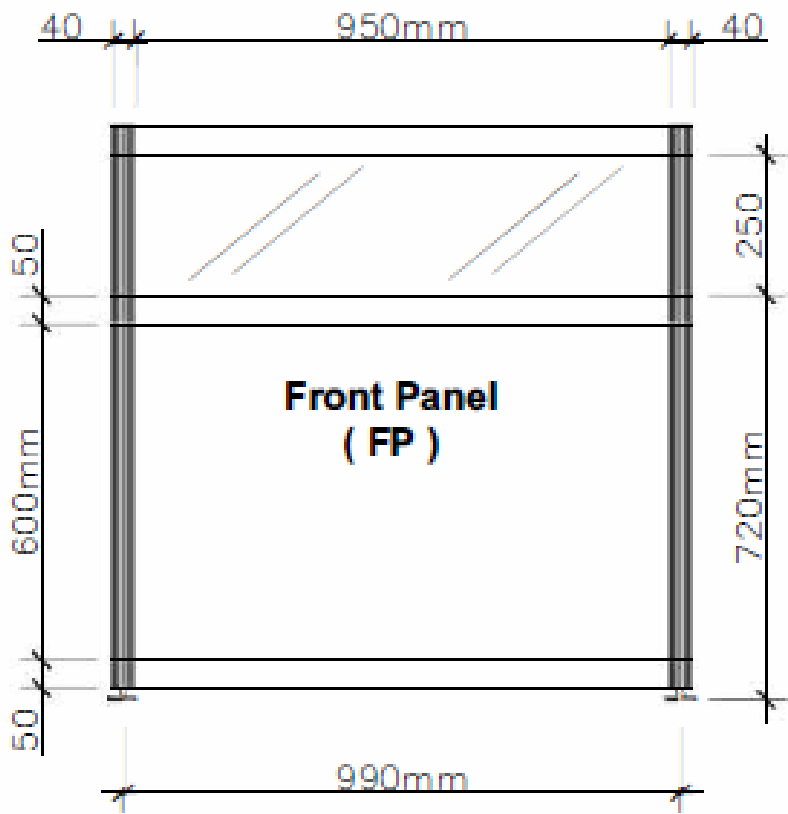

Graphic on FRONT (FP) starts at $275

Graphic on SIDE (SP) starts at $145