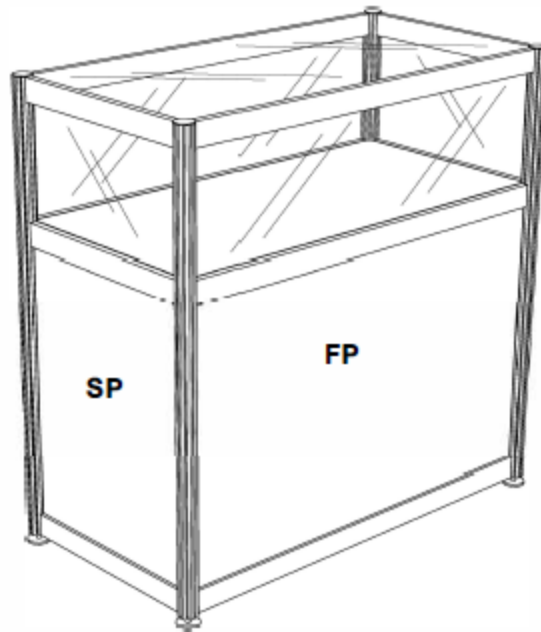

Graphic on FRONT (FP) starts at $275

Graphic on SIDE (SP) starts at $145