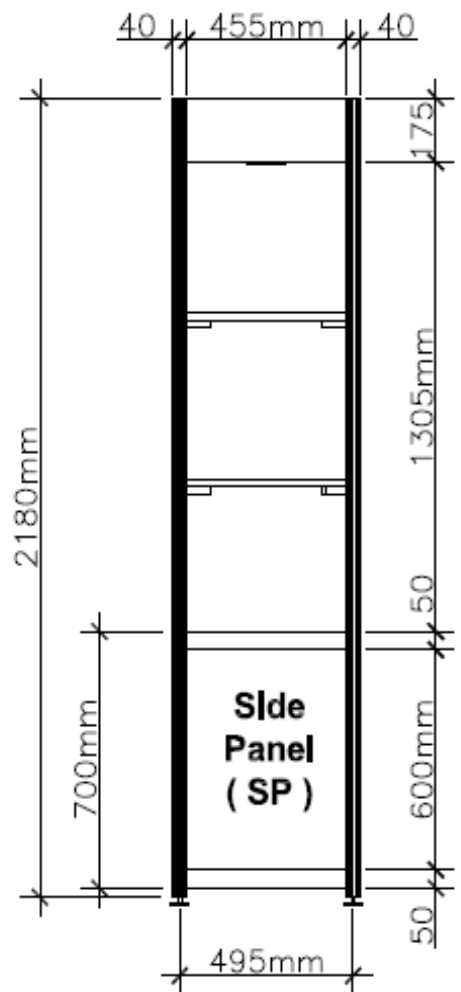

**!** For items GR-06-GR-14: You must order the furniture/lightbox via P09-Additional Furniture when submitting the Graphics Order!

GR-06	Graphic on Standard INFO Counter: Front ! order info counter separately	print- H:914 x 964mm	\$ 275.00	\$ 345.00		\$	-
GR-07	Graphic on Standard INFO Counter: Side ! order info counter separately	print- H:914 x 469mm	\$ 145.00	\$ 180.00		\$	-
GR-08	Graphic on Standard GLASS TOP Counter: Front ! order showcase separately	print- H:614 x 964mm	\$ 185.00	\$ 230.00		\$	-
GR-09	Graphic on Standard GLASS Top Counter: Side ! order showcase separately	print- H:614 x 469mm	\$ 105.00	\$ 130.00		\$	-
GR-10	Logo on Vertical Lightbox: Straight ! order lightbox separately	backlit graphic panel- H:2394 x 964mm	\$ 1,395.00	\$ 1,740.00		\$	-
GR-11	Logo on Vertical Lightbox: Curved ! order lightbox separately	backlit graphic panel- H:2394 x 1075mm	\$ 1,395.00	\$ 1,740.00		\$	-
GR-12	Graphic Banner: Fabric, Multi-Width	print, various widths- H:2.35m; price per running meter	\$ 595.00	\$ 745.00		\$	-
GR-13	Graphic Banner: Fabric, Single Banner	print single banner- H:2350 x 950mm	\$ 615.00	\$ 768.00		\$	-
GR-14	Mounting profiles for Fabric Banners	Aluminum- H: 35mm, price per meter	\$ 25.00	\$ 31.00		\$	-
<b>TOTAL</b>						<b>\$</b>	<b>-</b>

# GR-04 GRAPHIC ON CUSTOM TABLE SHOW CASE

Graphic on FRONT (left side) starts at \$185

# GR-05 GRAPHIC ON STANDARD SHOW CASE, TALL

Graphic on “Pedestal”; price per panel starts at \$105

Showcase is SQUARE with Front Panel (FP) and Side Panel (SP) having the same measurements. There are a total of 4 panels.

**FP/SP w:495mm x h:700mm | Visible w:455mm x h:700mm**