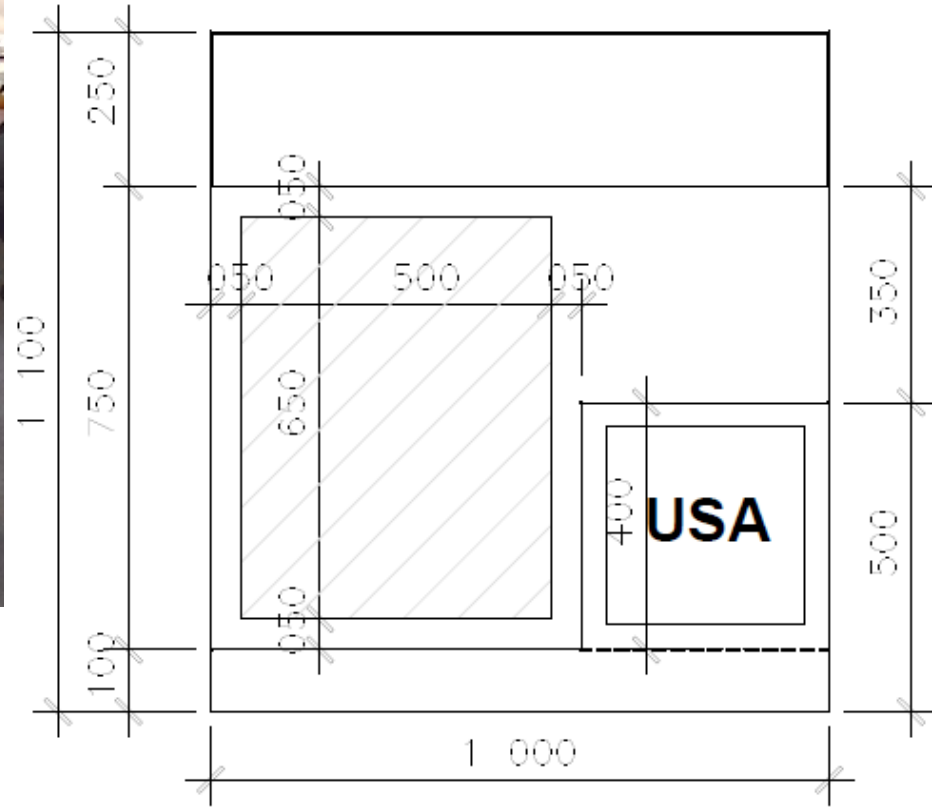

GR-04 GRAPHIC ON CUSTOM TABLE SHOW CASE

Graphic on FRONT (left side) starts at $185