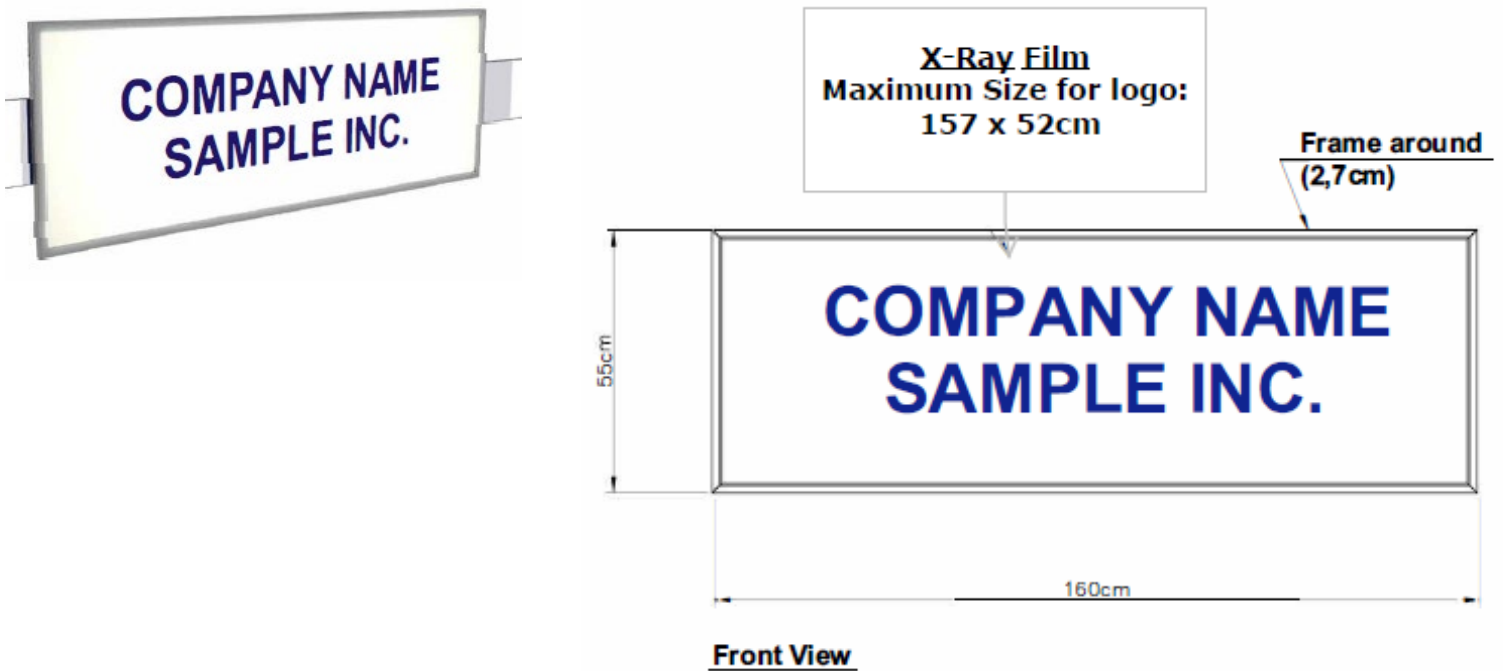

**!** For items GR-06-GR-14: You must order the furniture/lightbox via P09-Additional Furniture when submitting the Graphics Order!

GR-06	Graphic on Standard INFO Counter: Front ! order info counter separately	print- H:914 x 964mm	\$ 275.00	\$ 345.00		\$	-
GR-07	Graphic on Standard INFO Counter: Side ! order info counter separately	print- H:914 x 469mm	\$ 145.00	\$ 180.00		\$	-
GR-08	Graphic on Standard GLASS TOP Counter: Front ! order showcase separately	print- H:614 x 964mm	\$ 185.00	\$ 230.00		\$	-
GR-09	Graphic on Standard GLASS Top Counter: Side ! order showcase separately	print- H:614 x 469mm	\$ 105.00	\$ 130.00		\$	-
GR-10	Logo on Vertical Lightbox: Straight ! order lightbox separately	backlit graphic panel- H:2394 x 964mm	\$ 1,395.00	\$ 1,740.00		\$	-
GR-11	Logo on Vertical Lightbox: Curved ! order lightbox separately	backlit graphic panel- H:2394 x 1075mm	\$ 1,395.00	\$ 1,740.00		\$	-
GR-12	Graphic Banner: Fabric, Multi-Width	print, various widths- H:2.35m; price per running meter	\$ 595.00	\$ 745.00		\$	-
GR-13	Graphic Banner: Fabric, Single Banner	print single banner- H:2350 x 950mm	\$ 615.00	\$ 768.00		\$	-
GR-14	Mounting profiles for Fabric Banners	Aluminum- H: 35mm, price per meter	\$ 25.00	\$ 31.00		\$	-
<b>TOTAL</b>						<b>\$</b>	<b>-</b>

# GR-01 LOGO ON LED LIGHTBOX

For Anuga 2023, the logo is INCLUDED

Please follow the instructions on-line to upload your logo.

1 Lightbox *for each open side*

inline booth = 1 | corner booth = 2 | endcap booth = 3

**FP/SP w:495mm x h:700mm | Visible w:455mm x h:700mm**