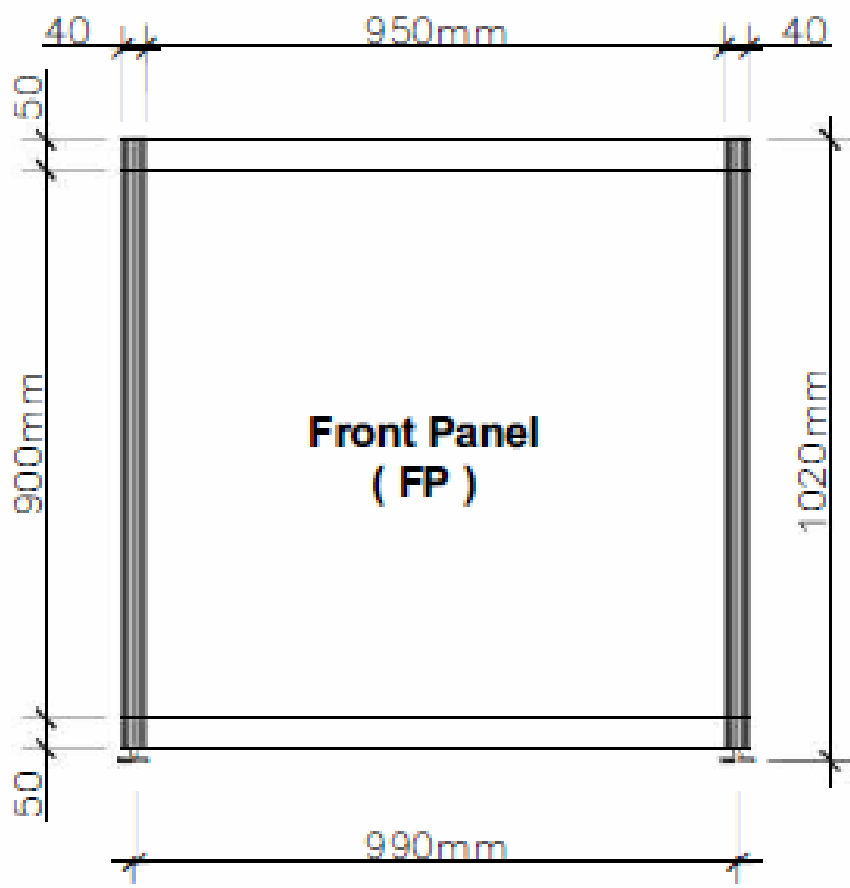

GR-06 GRAPHIC ON STANDARD INFO COUNTER

Graphic on FRONT (FP) starts at $275
Graphic on SIDE (SP) starts at $145