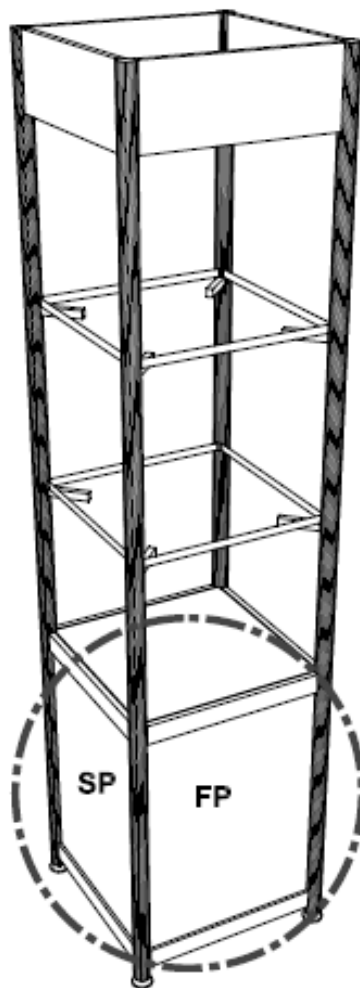

# GR-04 GRAPHIC ON CUSTOM TABLE SHOW CASE

Graphic on FRONT (left side) starts at \$185

# GR-05 GRAPHIC ON STANDARD SHOW CASE, TALL

Graphic on “Pedestal”; price per panel starts at \$105

Showcase is SQUARE with Front Panel (FP) and Side Panel (SP) having the same measurements. There are a total of 4 panels.

**FP/SP w:495mm x h:700mm | Visible w:455mm x h:700mm**