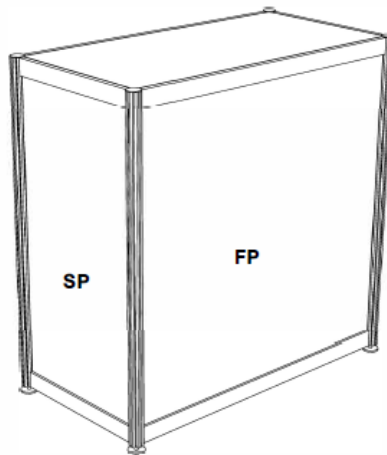

GR-06 GRAPHIC ON STANDARD INFO COUNTER

Graphic on FRONT (FP) starts at $275
Graphic on SIDE (SP) starts at $145