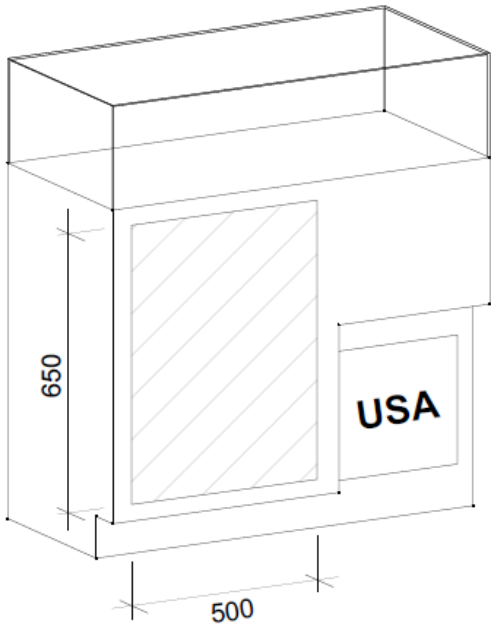

GR-04 GRAPHIC ON CUSTOM TABLE SHOW CASE

Graphic on FRONT (left side) starts at $185